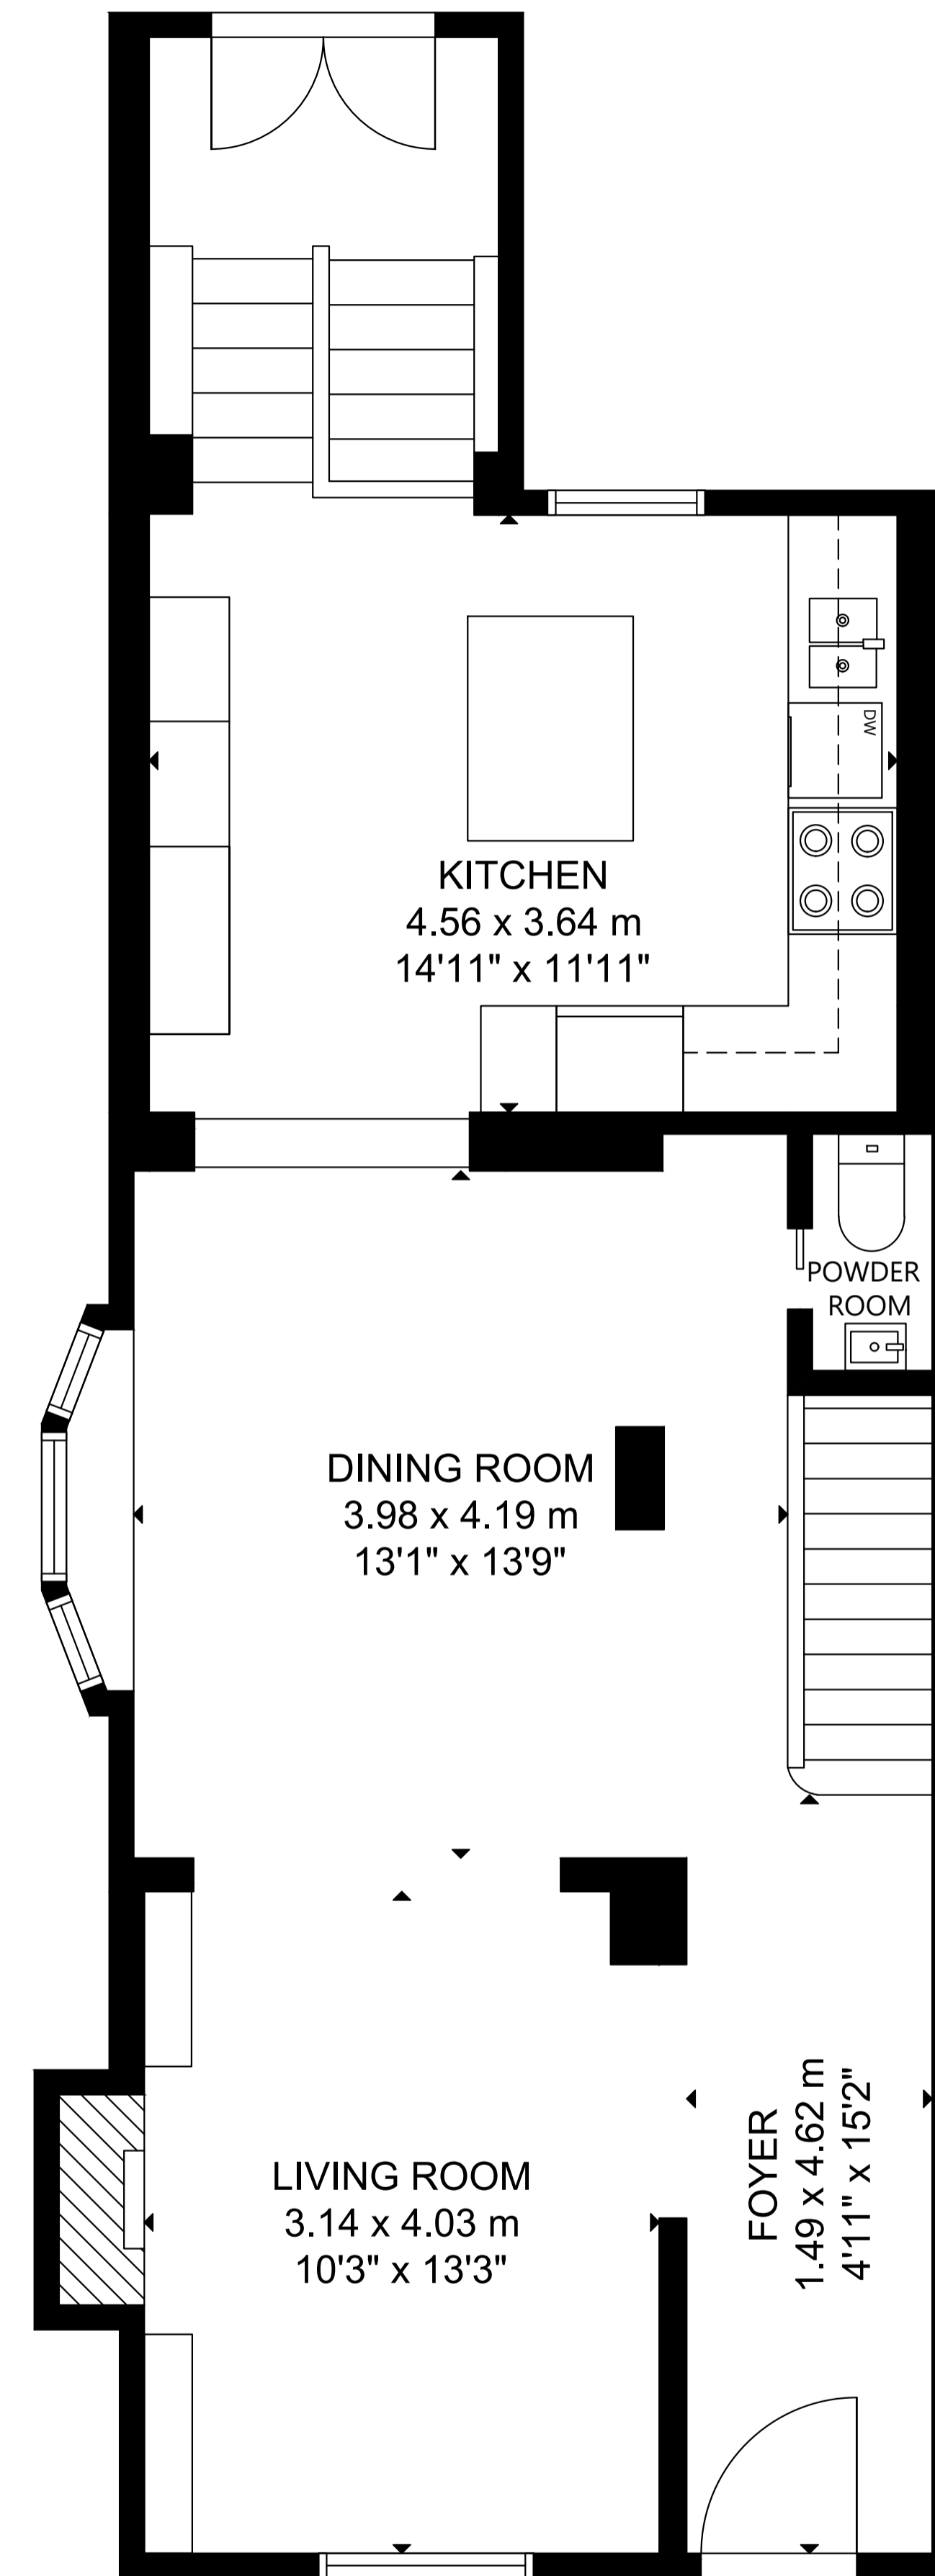

75 Browning Avenue

LOWER LEVEL

MAIN FLOOR

SECOND FLOOR

THIRD FLOOR

GROSS INTERNAL AREA
 MAIN FLOOR: 716 sq ft/ 67 m², SECOND FLOOR: 747 sq ft/ 69 m²,
 THIRD FLOOR: 478 sq ft/ 44 m², LOWER LEVEL: 678 sq ft/ 63 m²
 TOTAL: 2,619 sq ft/ 243 m²
 SIZE AND DIMENSIONS ARE APPROXIMATE, ACTUAL MAY VARY.