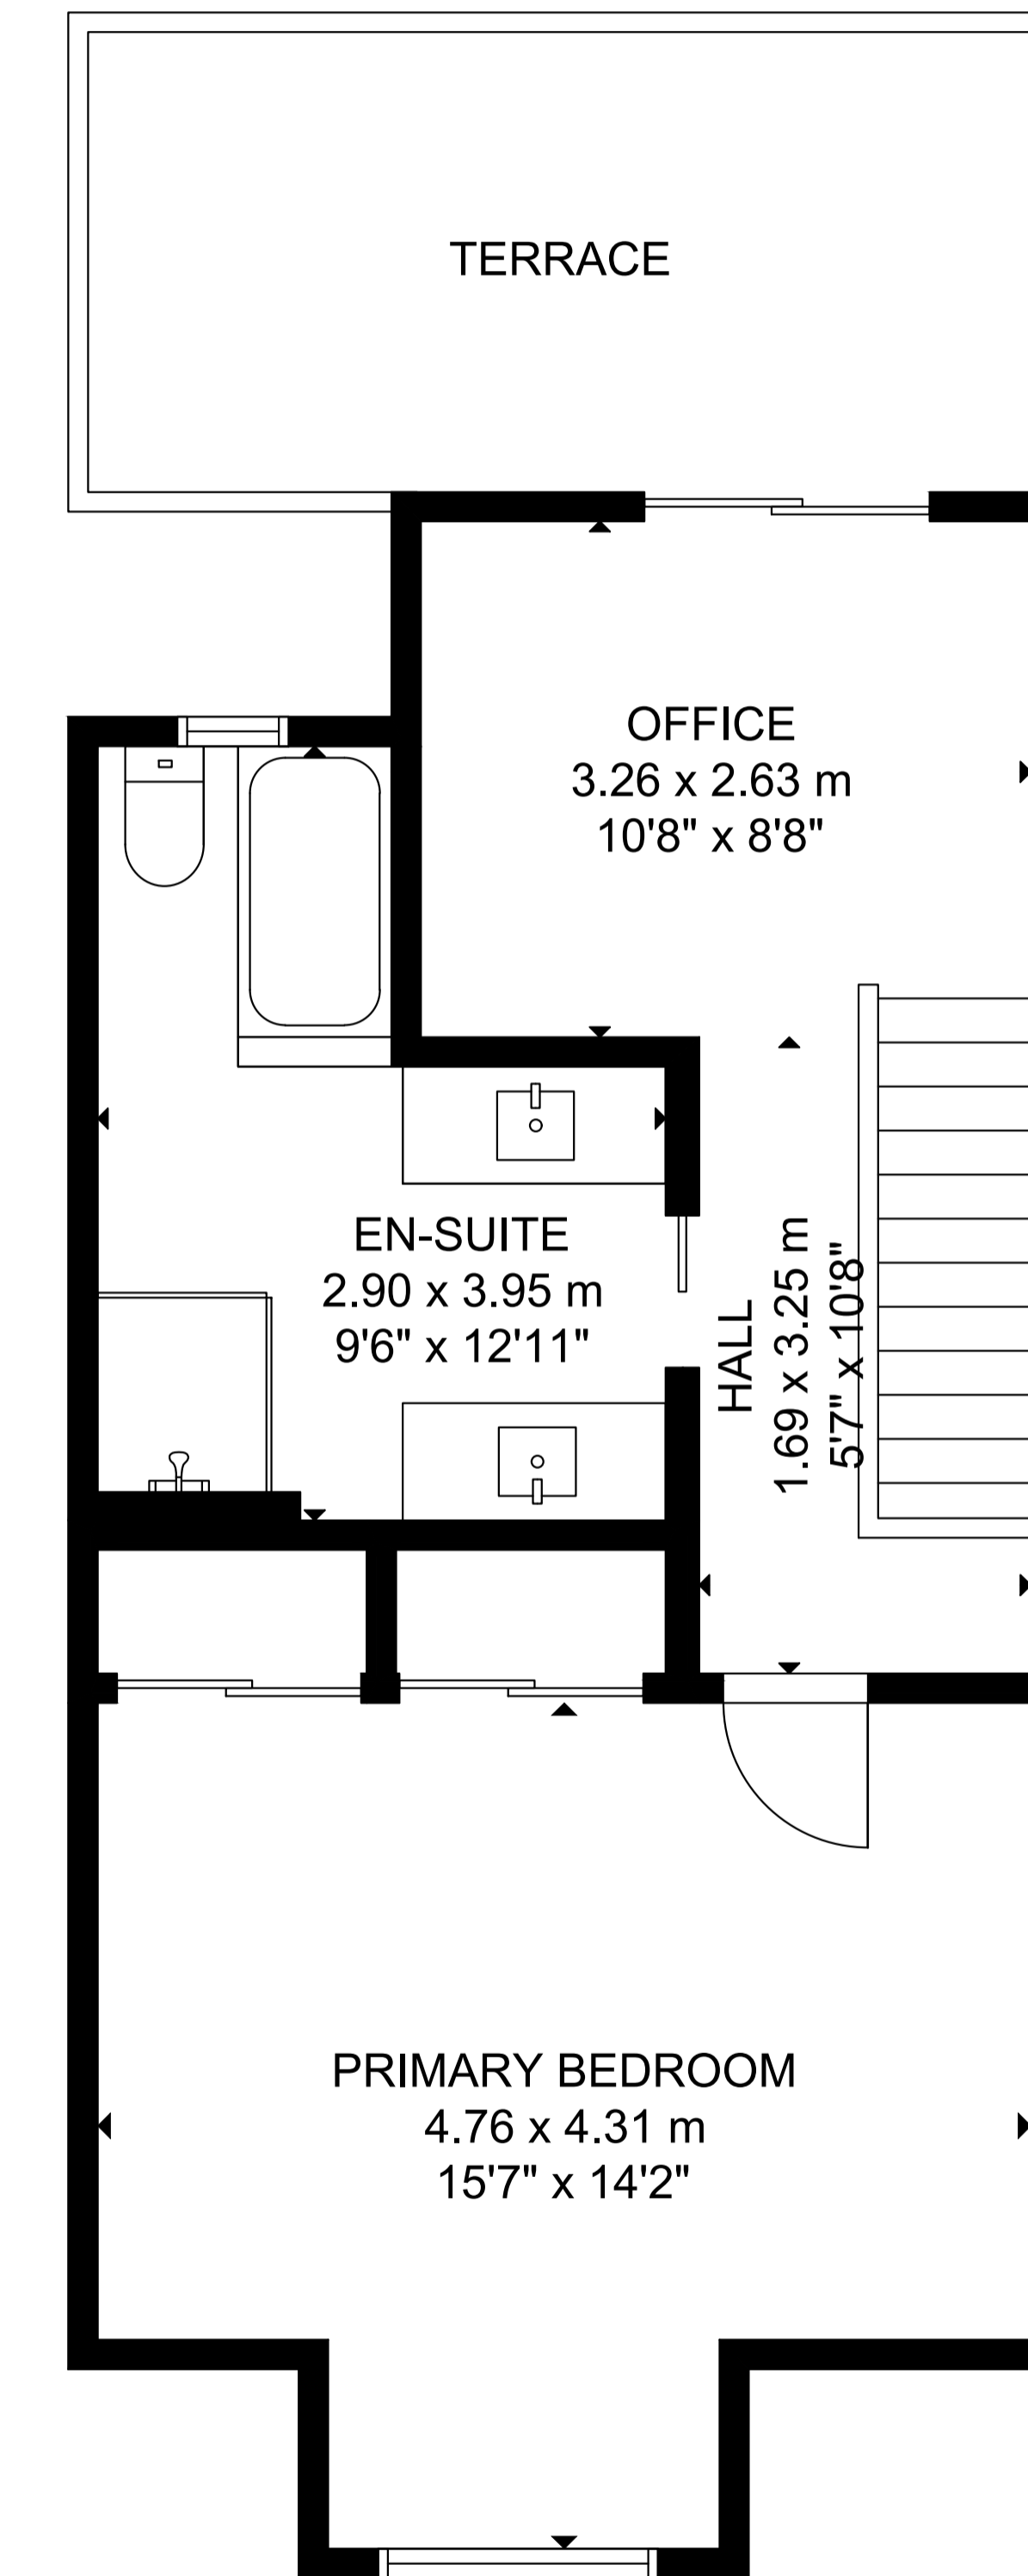

75 Browning Avenue

LOWER LEVEL

MAIN FLOOR

SECOND FLOOR

THIRD FLOOR

GROSS INTERNAL AREA
 MAIN FLOOR: 716 sq ft/ 67 m², SECOND FLOOR: 747 sq ft/ 69 m²,
 THIRD FLOOR: 478 sq ft/ 44 m², LOWER LEVEL: 678 sq ft/ 63 m²
 TOTAL: 2,619 sq ft/ 243 m²
 SIZE AND DIMENSIONS ARE APPROXIMATE, ACTUAL MAY VARY.