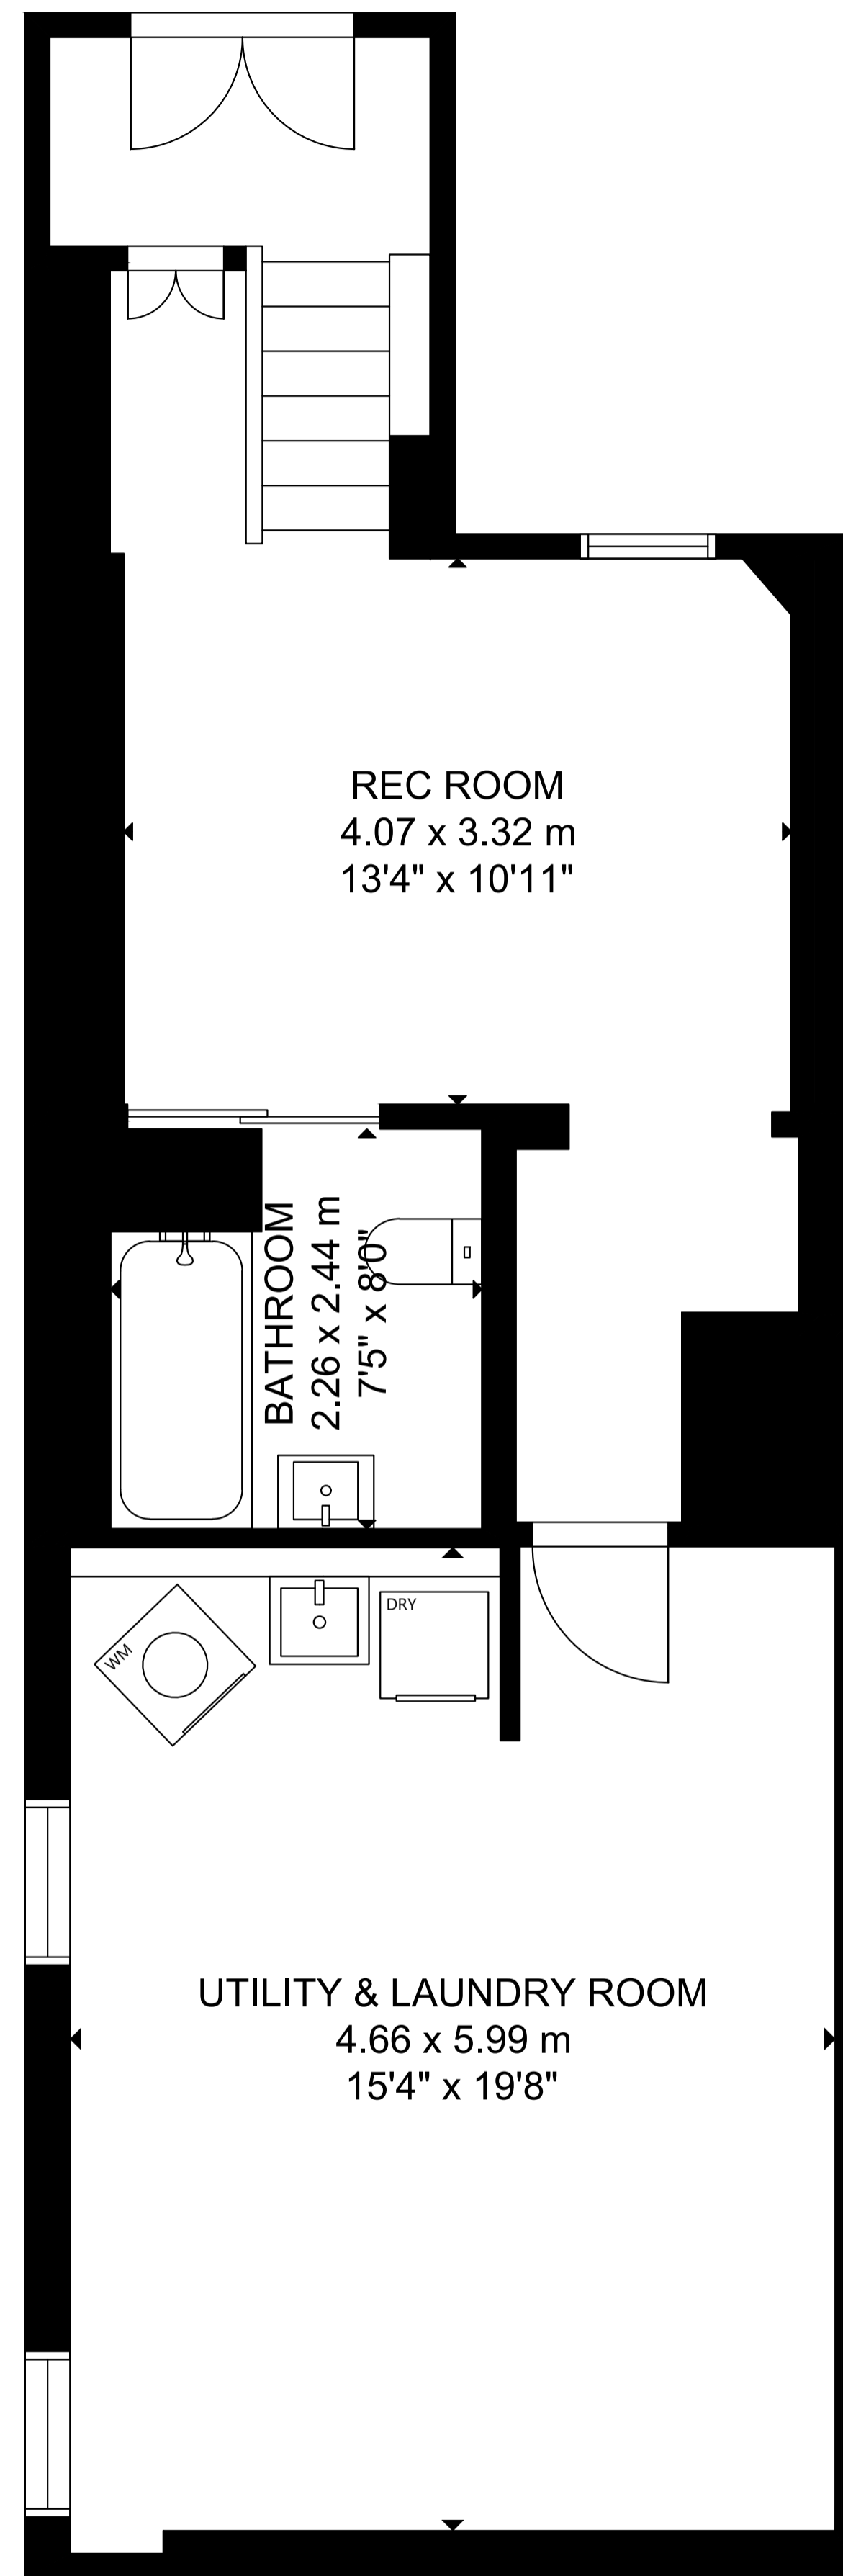

75 Browning Avenue

LOWER LEVEL

MAIN FLOOR

SECOND FLOOR

THIRD FLOOR

GROSS INTERNAL AREA
 MAIN FLOOR: 716 sq ft/ 67 m², SECOND FLOOR: 747 sq ft/ 69 m²,
 THIRD FLOOR: 478 sq ft/ 44 m², LOWER LEVEL: 678 sq ft/ 63 m²
 TOTAL: 2,619 sq ft/ 243 m²
 SIZE AND DIMENSIONS ARE APPROXIMATE, ACTUAL MAY VARY.