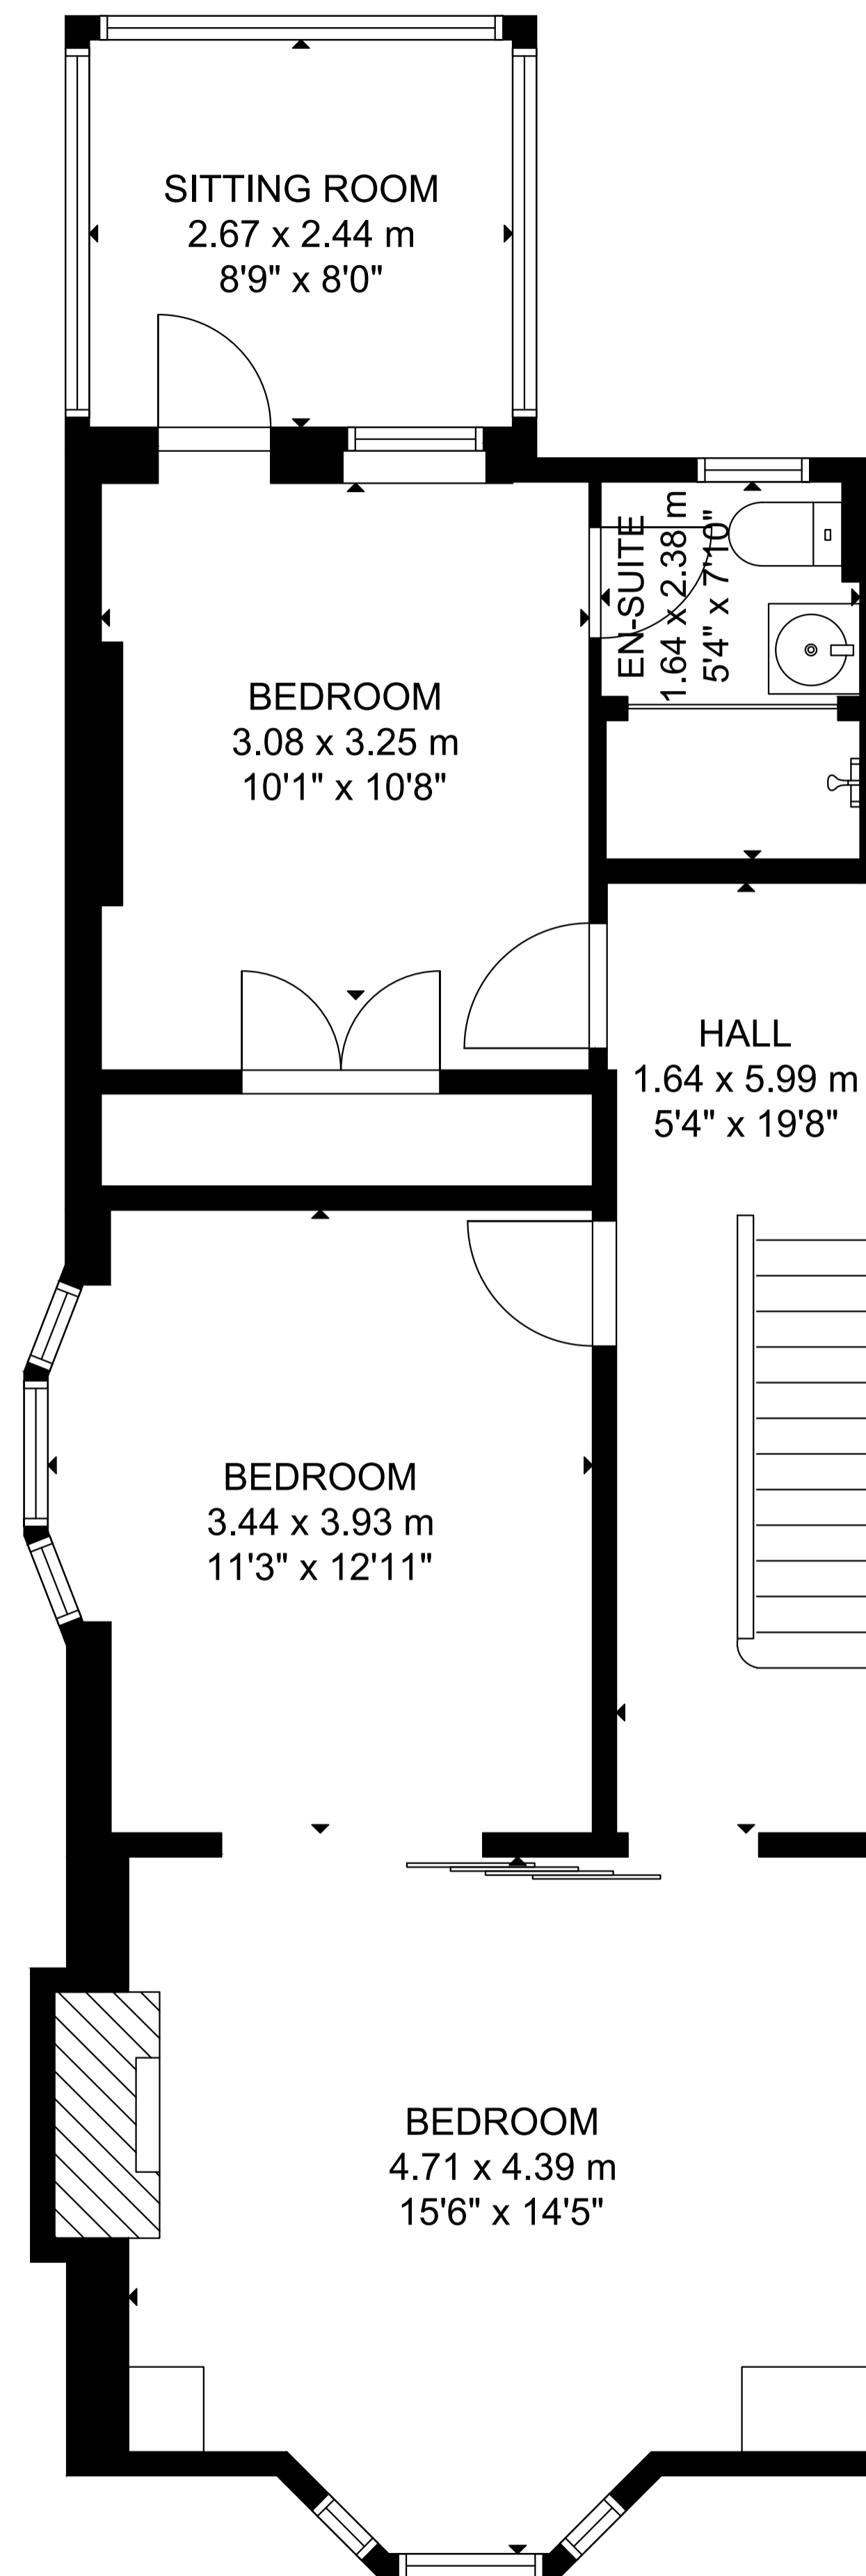

75 Browning Avenue

LOWER LEVEL

MAIN FLOOR

SECOND FLOOR

THIRD FLOOR

GROSS INTERNAL AREA
 MAIN FLOOR: 716 sq ft/ 67 m², SECOND FLOOR: 747 sq ft/ 69 m²,
 THIRD FLOOR: 478 sq ft/ 44 m², LOWER LEVEL: 678 sq ft/ 63 m²
 TOTAL: 2,619 sq ft/ 243 m²
 SIZE AND DIMENSIONS ARE APPROXIMATE, ACTUAL MAY VARY.