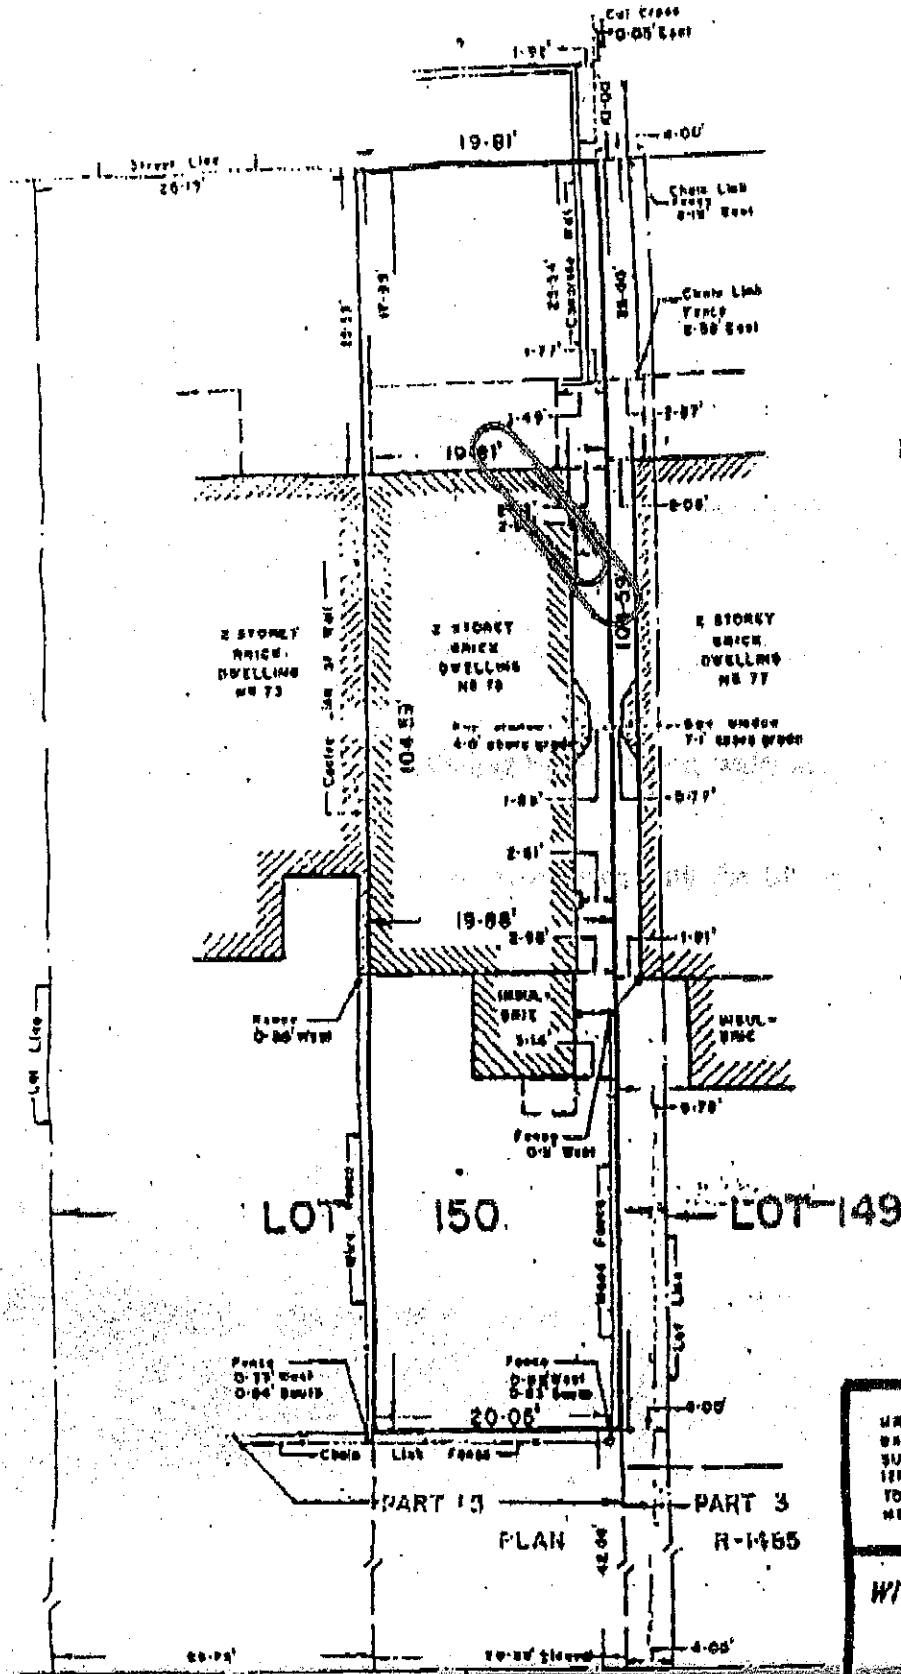

PLAN SHOWING
 PART OF LOT 150 - REG'D PLAN M-368
 CITY OF TORONTO
 MUNICIPALITY OF METROPOLITAN TORONTO
 SCALE 1" = 10'

BROWNING AVENUE

MR. J. W. S. WEISBERG,
 BARRISTER & SOLICITOR,
 SUITE 1202,
 121 RICHMOND ST. WEST,
 TORONTO, ONT.
 M5V 2E1.