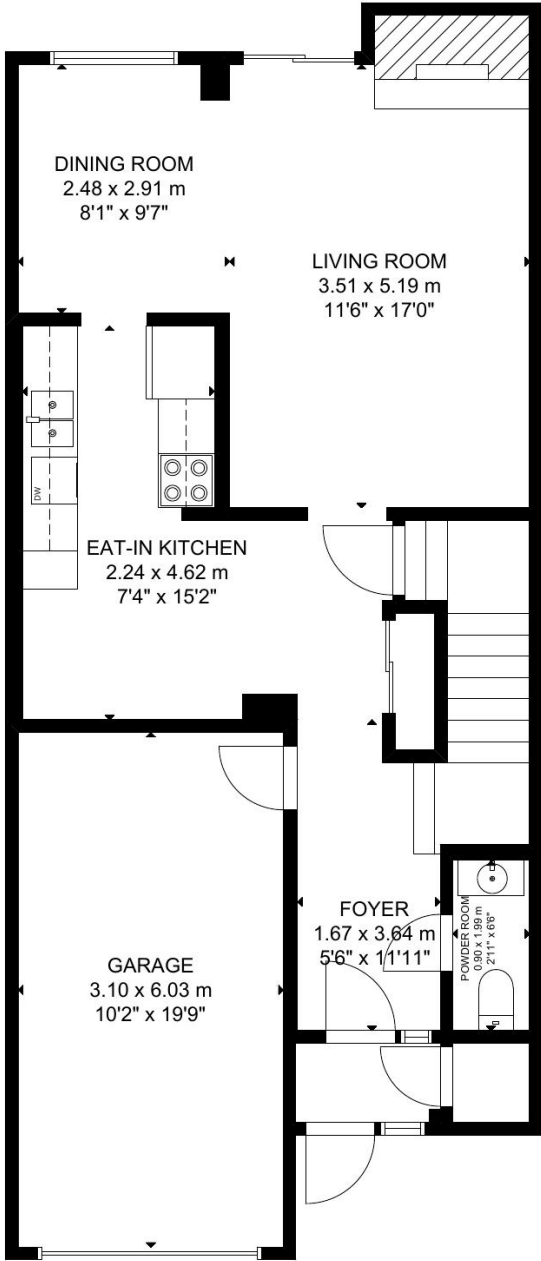

2 GREENWICH CIRCLE

GROSS INTERNAL AREA
MAIN FLOOR: 60 m²/642 sq ft
SECOND FLOOR: 68 m²/730 sq ft, LOWER LEVEL: 57 m²/612 sq ft
GARAGE: 19 m²/201 sq ft
TOTAL: 185 m²/1,984 sq ft
SIZE AND DIMENSIONS ARE APPROXIMATE, ACTUAL MAY VARY.

2 GREENWICH CIRCLE

GROSS INTERNAL AREA
MAIN FLOOR: 60 m²/642 sq ft
SECOND FLOOR: 68 m²/730 sq ft, LOWER LEVEL: 57 m²/612 sq ft
GARAGE: 19 m²/201 sq ft
TOTAL: 185 m²/1,984 sq ft
SIZE AND DIMENSIONS ARE APPROXIMATE. ACTUAL MAY VARY.