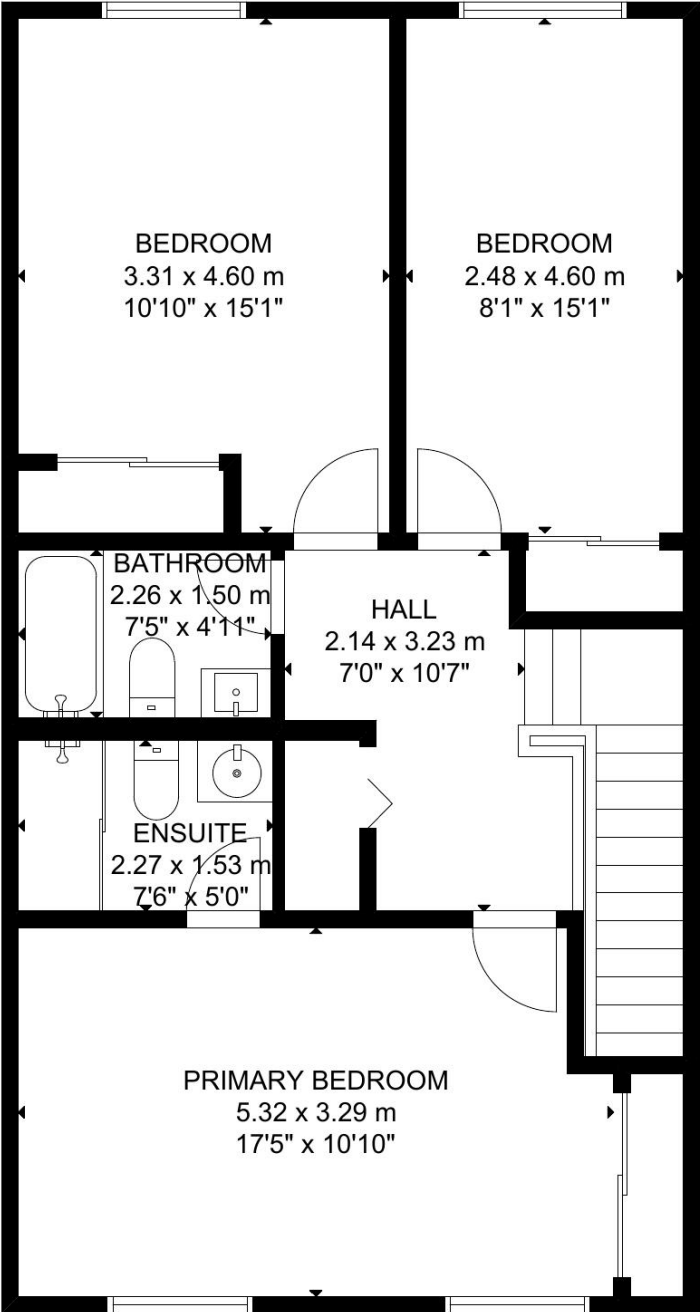

2 GREENWICH CIRCLE

GROSS INTERNAL AREA
MAIN FLOOR: 60 m²/642 sq ft
SECOND FLOOR: 68 m²/730 sq ft, LOWER LEVEL: 57 m²/612 sq ft
GARAGE: 19 m²/201 sq ft
TOTAL: 185 m²/1,984 sq ft
SIZE AND DIMENSIONS ARE APPROXIMATE, ACTUAL MAY VARY.

2 GREENWICH CIRCLE

GROSS INTERNAL AREA
MAIN FLOOR: 60 m²/642 sq ft
SECOND FLOOR: 68 m²/730 sq ft, LOWER LEVEL: 57 m²/612 sq ft
GARAGE: 19 m²/201 sq ft
TOTAL: 185 m²/1,984 sq ft
SIZE AND DIMENSIONS ARE APPROXIMATE. ACTUAL MAY VARY.