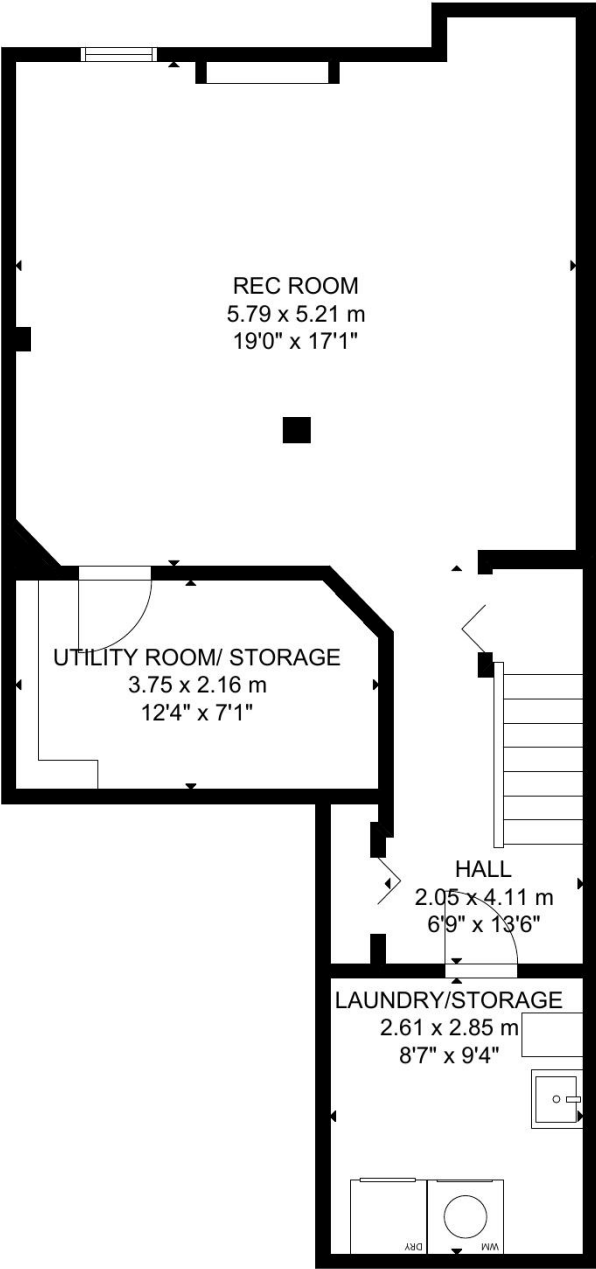

2 GREENWICH CIRCLE

GROSS INTERNAL AREA
MAIN FLOOR: 60 m²/642 sq ft
SECOND FLOOR: 68 m²/730 sq ft, LOWER LEVEL: 57 m²/612 sq ft
GARAGE: 19 m²/201 sq ft
TOTAL: 185 m²/1,984 sq ft
SIZE AND DIMENSIONS ARE APPROXIMATE, ACTUAL MAY VARY.

2 GREENWICH CIRCLE

GROSS INTERNAL AREA
MAIN FLOOR: 60 m²/642 sq ft
SECOND FLOOR: 68 m²/730 sq ft, LOWER LEVEL: 57 m²/612 sq ft
GARAGE: 19 m²/201 sq ft
TOTAL: 185 m²/1,984 sq ft
SIZE AND DIMENSIONS ARE APPROXIMATE. ACTUAL MAY VARY.