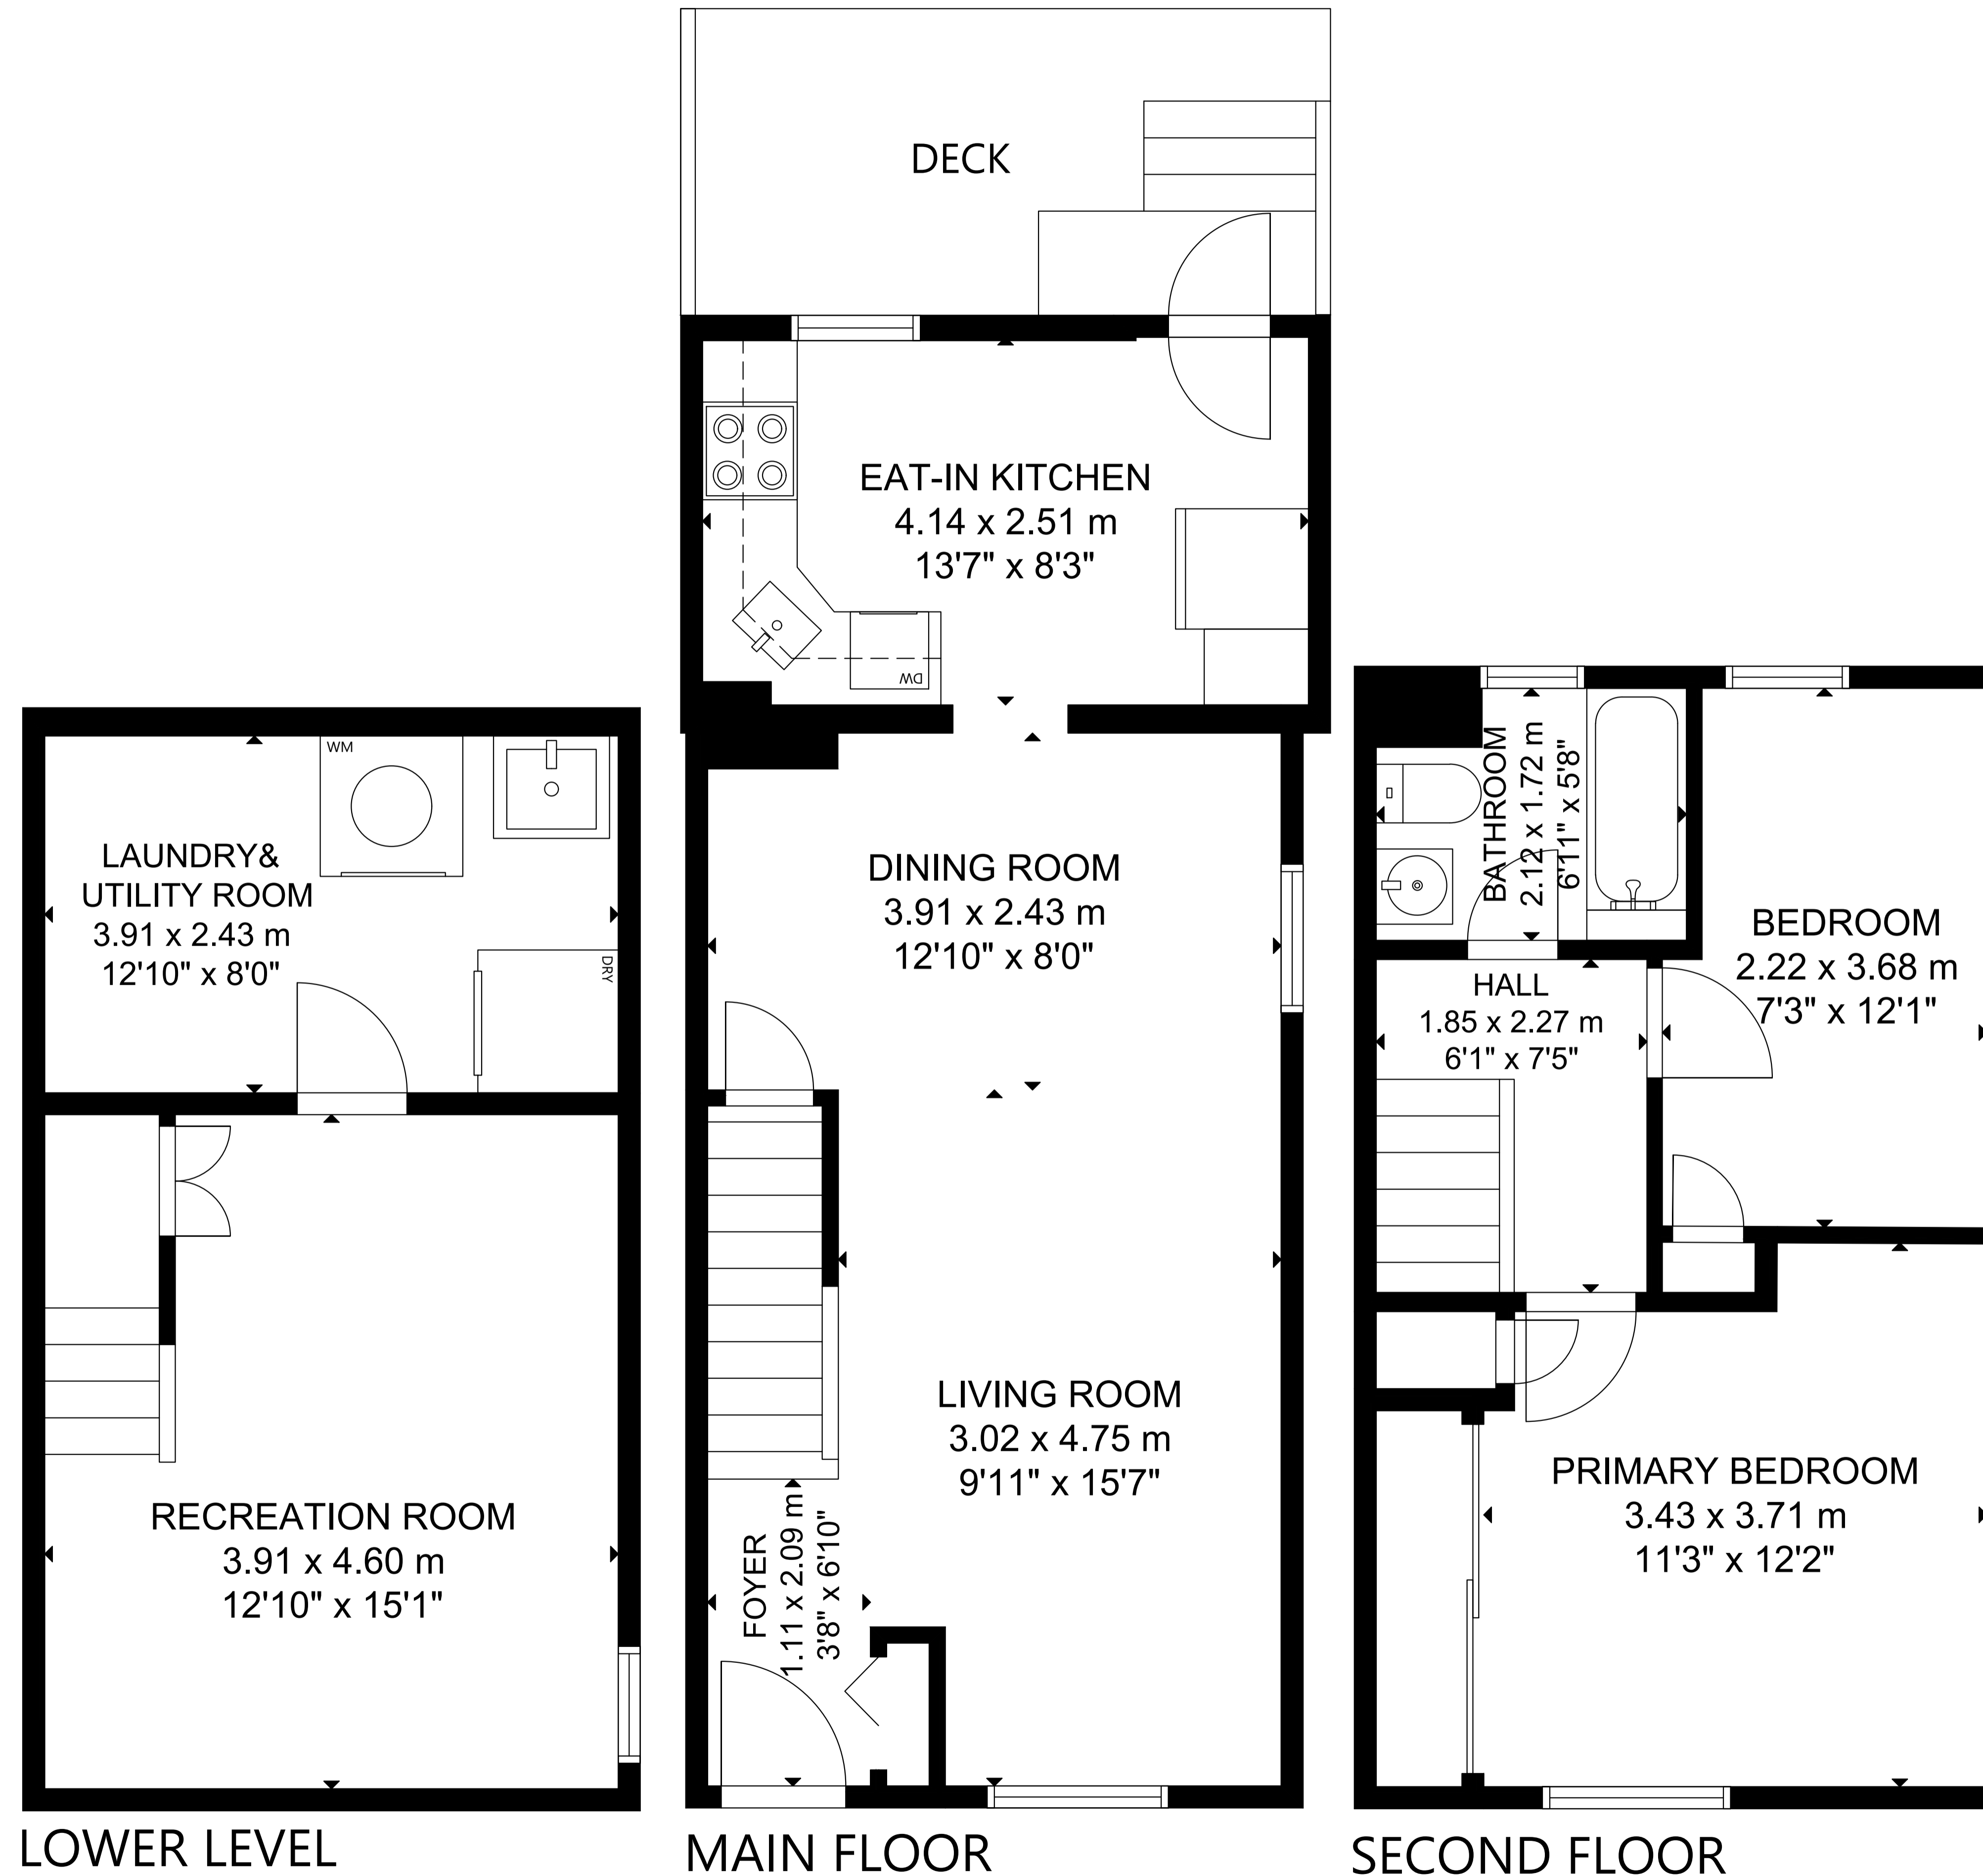

# 18 Louvain Avenue

GROSS INTERNAL AREA  
 MAIN FLOOR: 39 m<sup>2</sup>/422 sq ft, SECOND FLOOR: 31 m<sup>2</sup>/336 sq ft  
 LOWER LEVEL: 28 m<sup>2</sup>/303 sq ft  
 TOTAL: 98 m<sup>2</sup>/1,061 sq ft  
 SIZE AND DIMENSIONS ARE APPROXIMATE, ACTUAL MAY VARY.