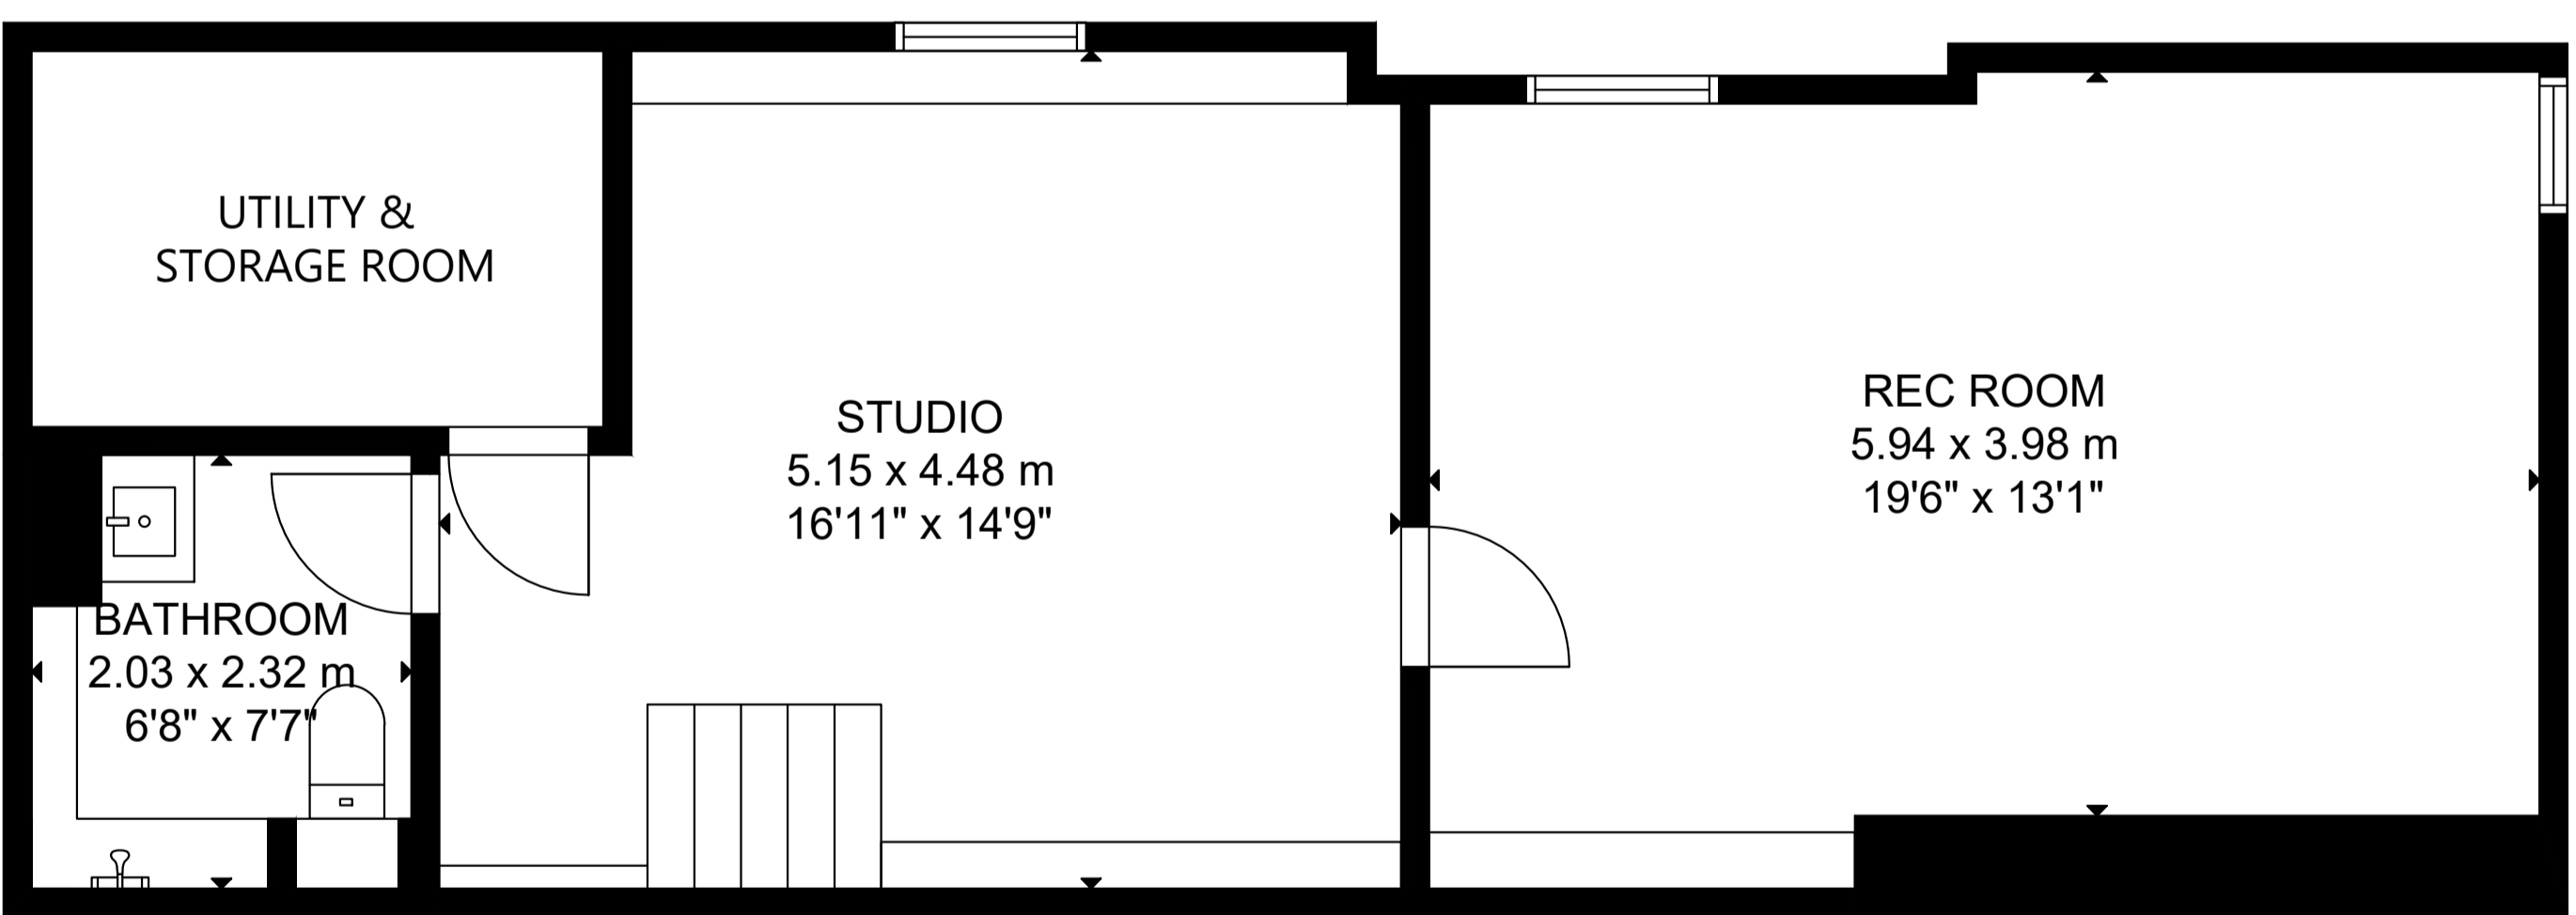

# 580 Merton Street

SECOND FLOOR

LOWER LEVEL

MAIN FLOOR

GROSS INTERNAL AREA  
 MAIN FLOOR: 64 m<sup>2</sup>/685 sq ft, SECOND FLOOR: 72 m<sup>2</sup>/774 sq ft  
 LOWER LEVEL: 57 m<sup>2</sup>/619 sq ft  
 TOTAL: 193 m<sup>2</sup>/2,078 sq ft  
 SIZE AND DIMENSIONS ARE APPROXIMATE, ACTUAL MAY VARY.