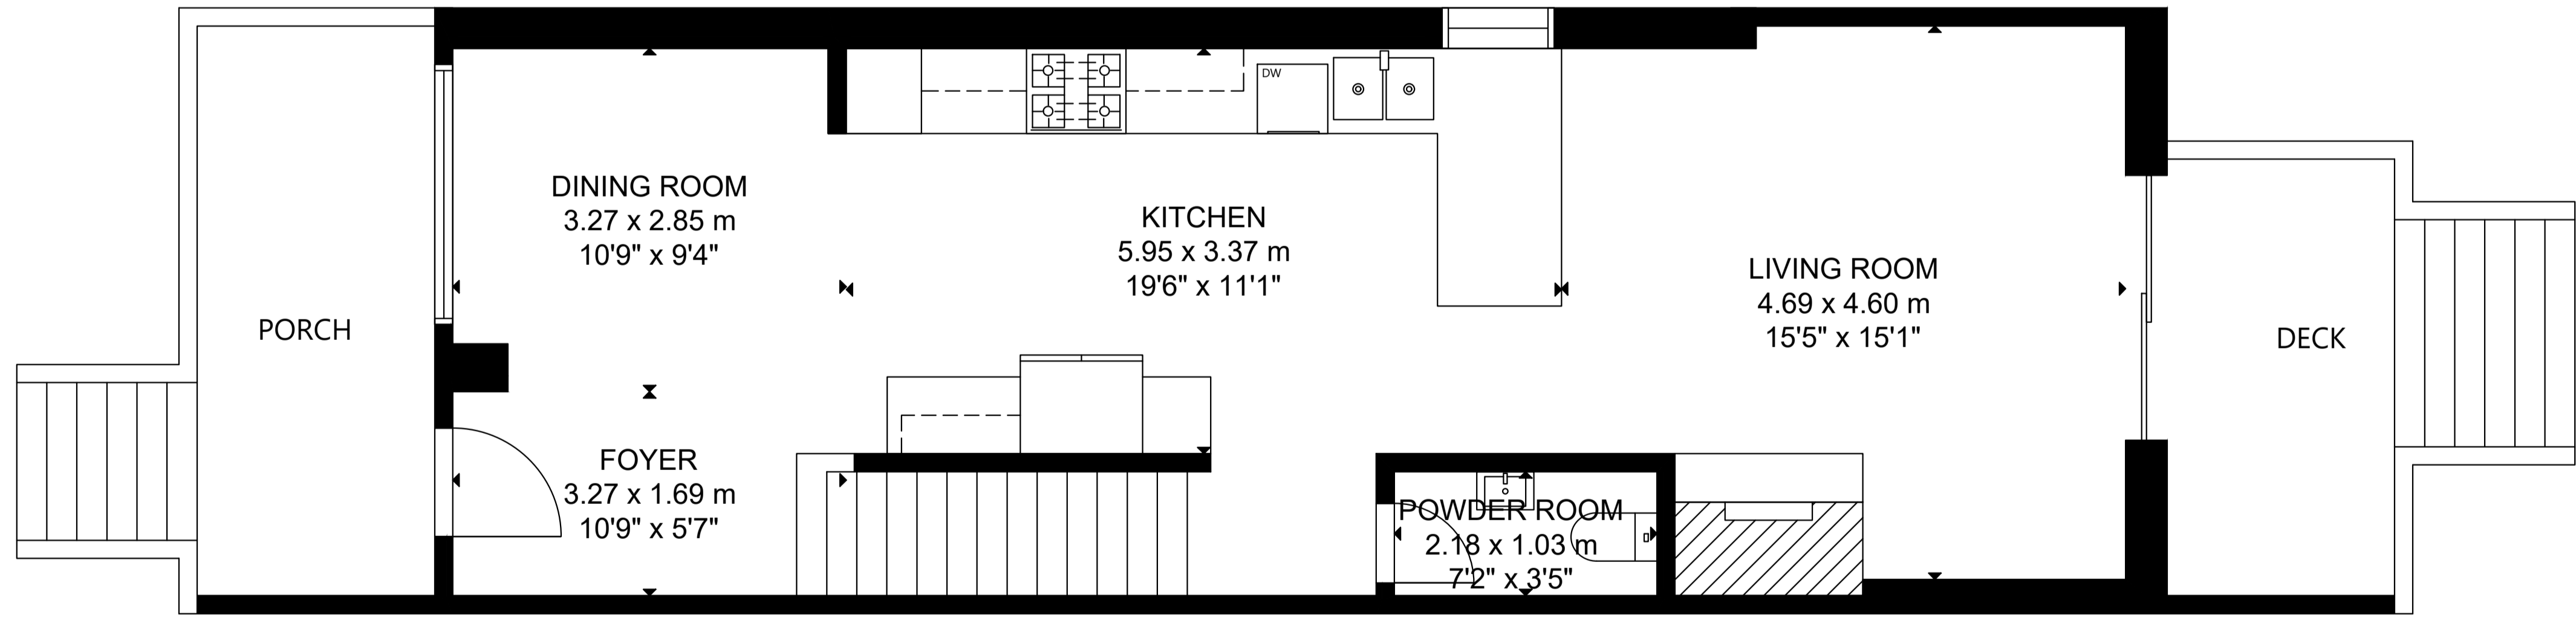

# 580 Merton Street

SECOND FLOOR

LOWER LEVEL

MAIN FLOOR

GROSS INTERNAL AREA  
 MAIN FLOOR: 64 m<sup>2</sup>/685 sq ft, SECOND FLOOR: 72 m<sup>2</sup>/774 sq ft  
 LOWER LEVEL: 57 m<sup>2</sup>/619 sq ft  
 TOTAL: 193 m<sup>2</sup>/2,078 sq ft  
 SIZE AND DIMENSIONS ARE APPROXIMATE, ACTUAL MAY VARY.