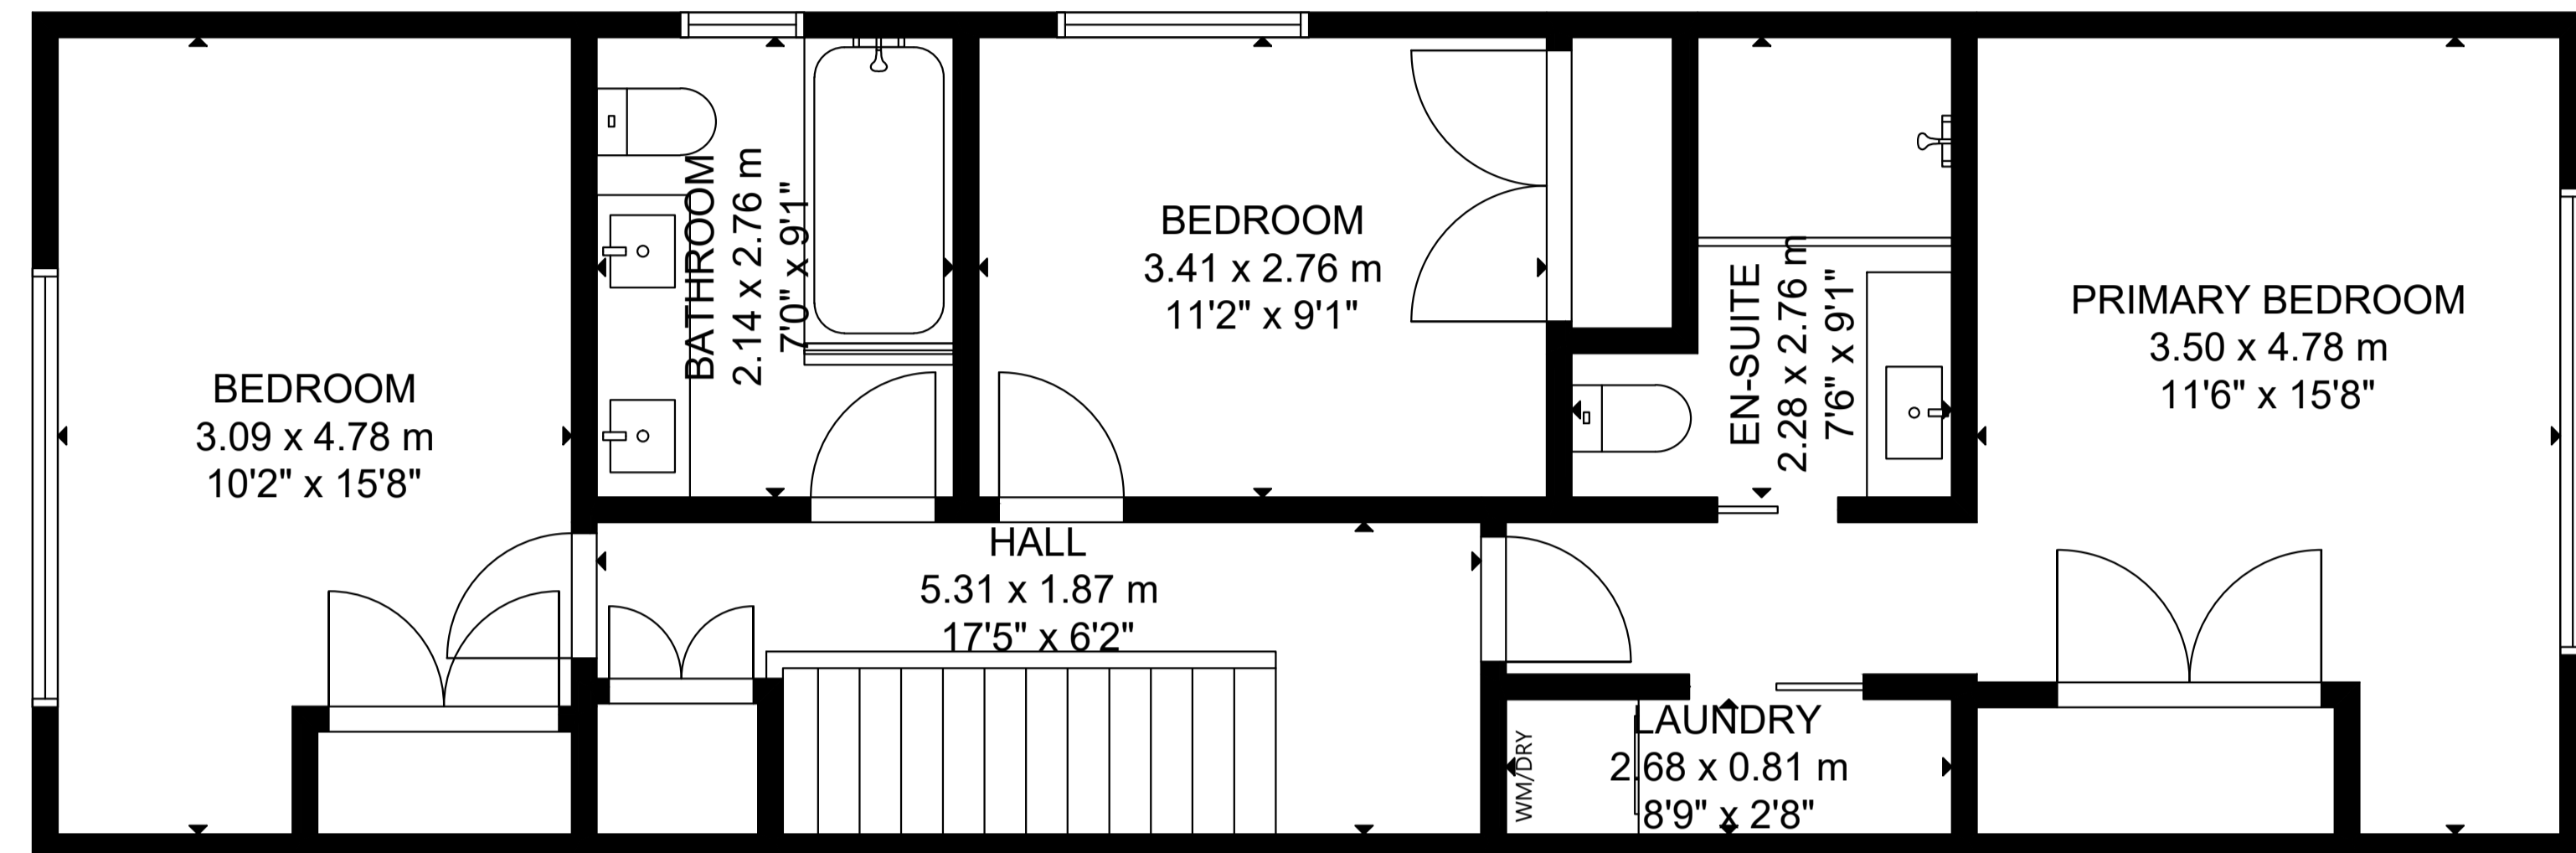

# 580 Merton Street

SECOND FLOOR

LOWER LEVEL

MAIN FLOOR

GROSS INTERNAL AREA  
 MAIN FLOOR: 64 m<sup>2</sup>/685 sq ft, SECOND FLOOR: 72 m<sup>2</sup>/774 sq ft  
 LOWER LEVEL: 57 m<sup>2</sup>/619 sq ft  
 TOTAL: 193 m<sup>2</sup>/2,078 sq ft  
 SIZE AND DIMENSIONS ARE APPROXIMATE, ACTUAL MAY VARY.