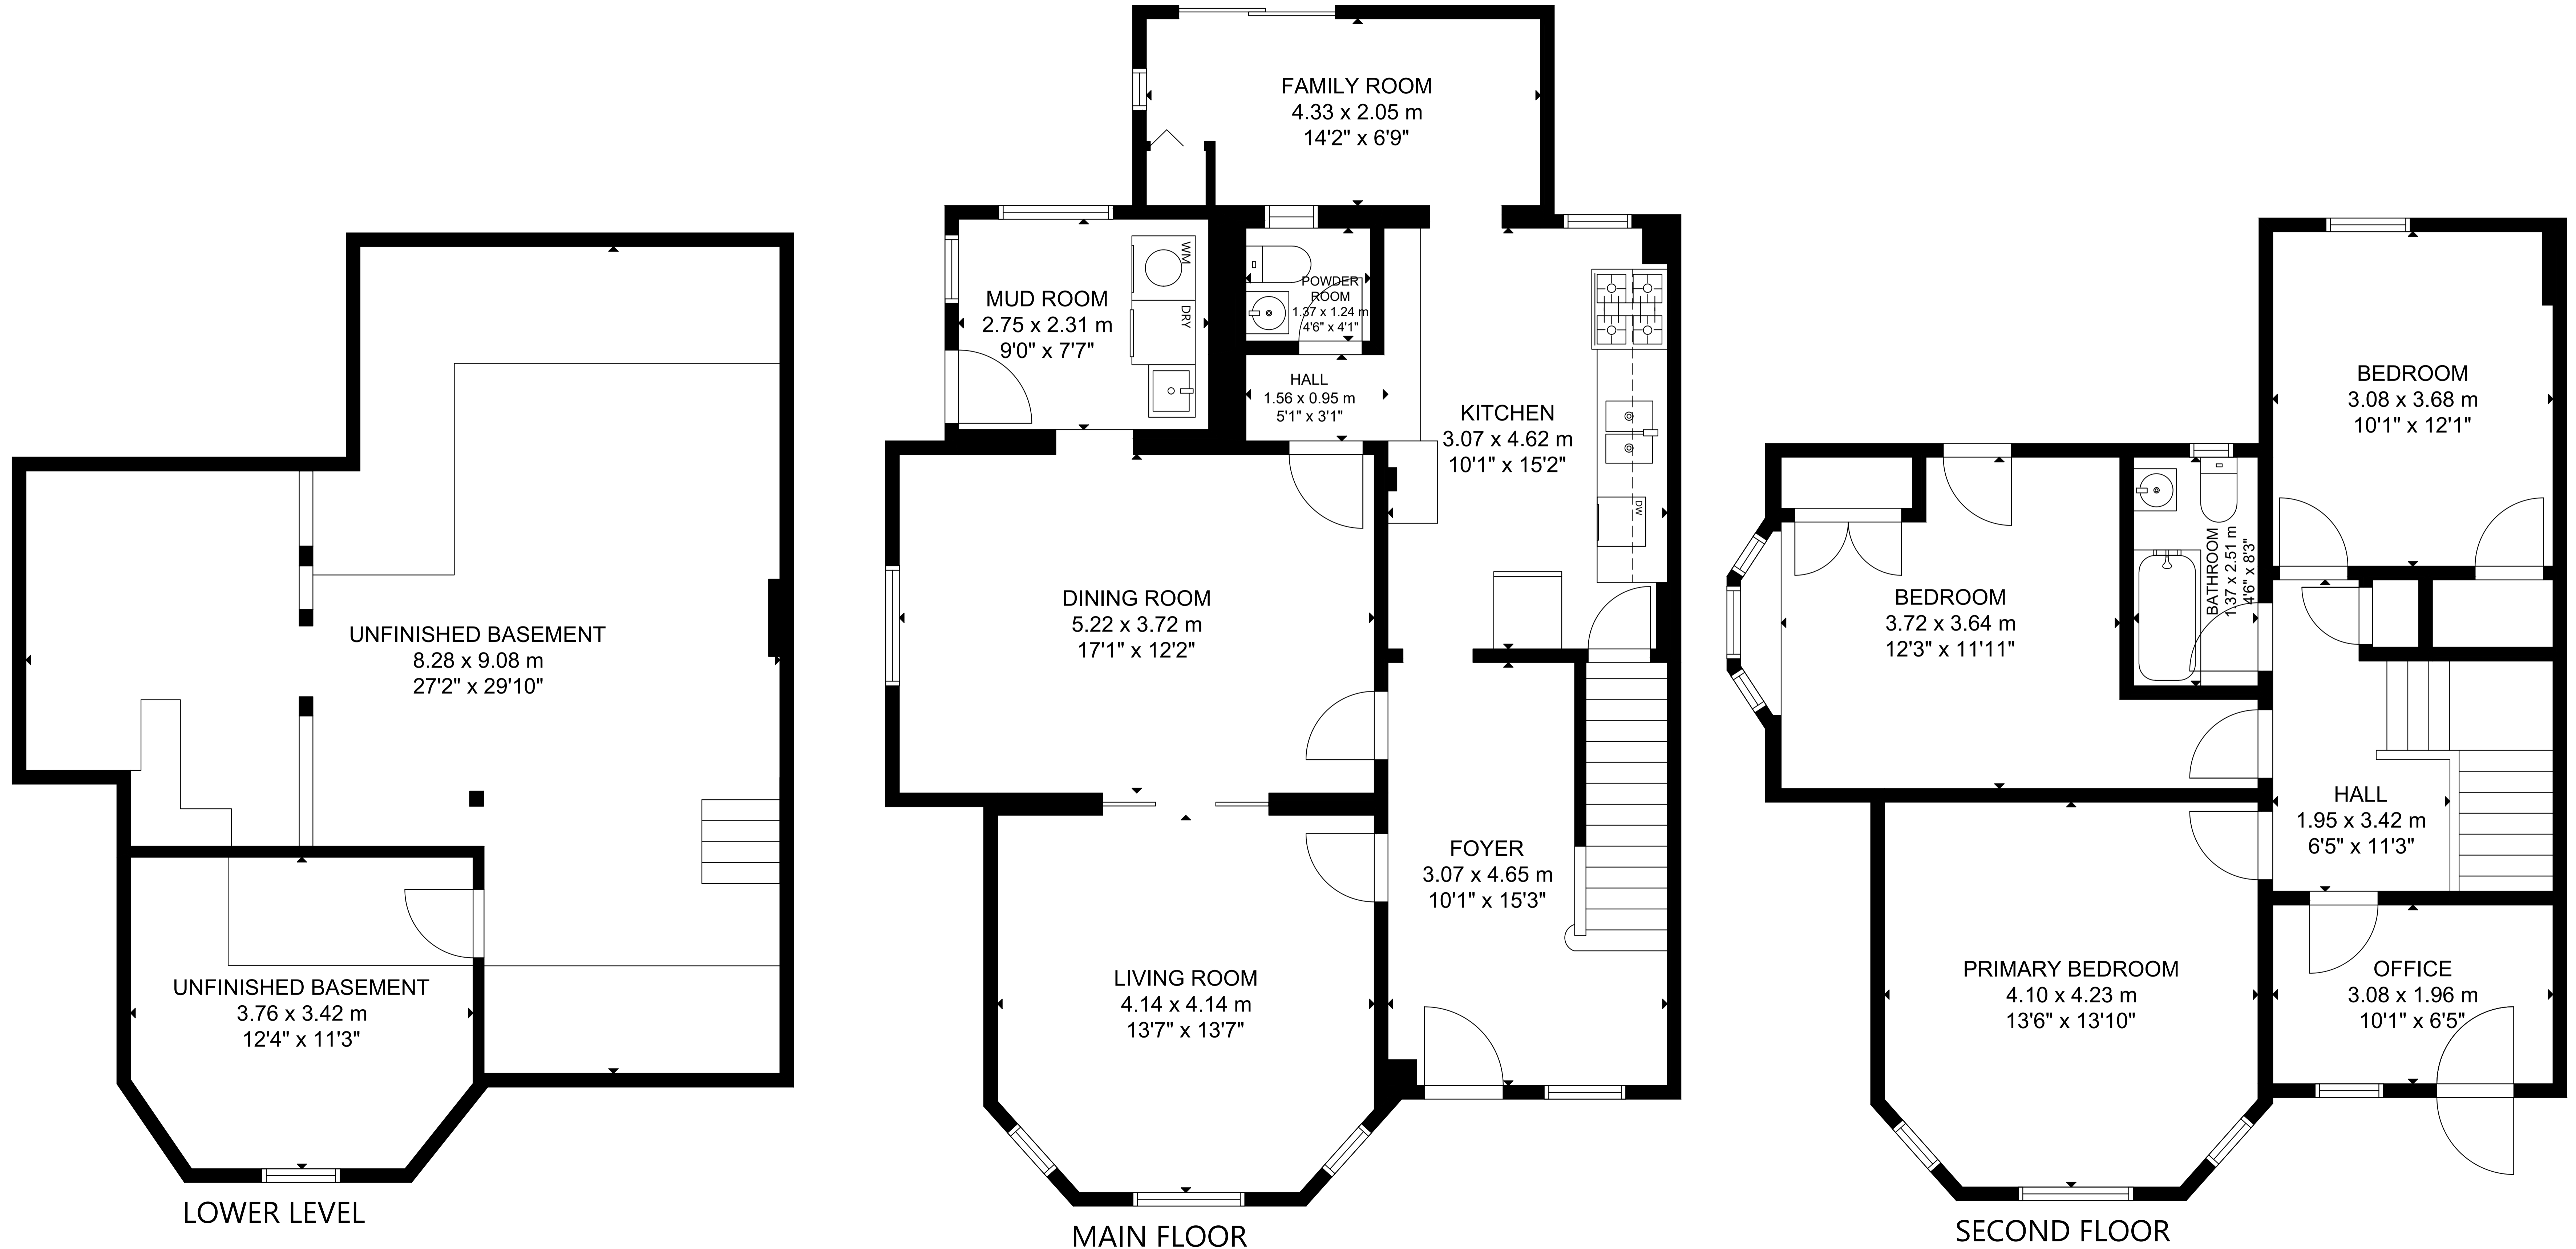

154 Prospect Street

GROSS INTERNAL AREA
 MAIN FLOOR: 89 m²/954 sq ft, SECOND FLOOR: 67 m²/720 sq ft
 LOWER LEVEL: 66 m²/706 sq ft
 TOTAL: 222 m²/2,380 sq ft
 SIZE AND DIMENSIONS ARE APPROXIMATE, ACTUAL MAY VARY.