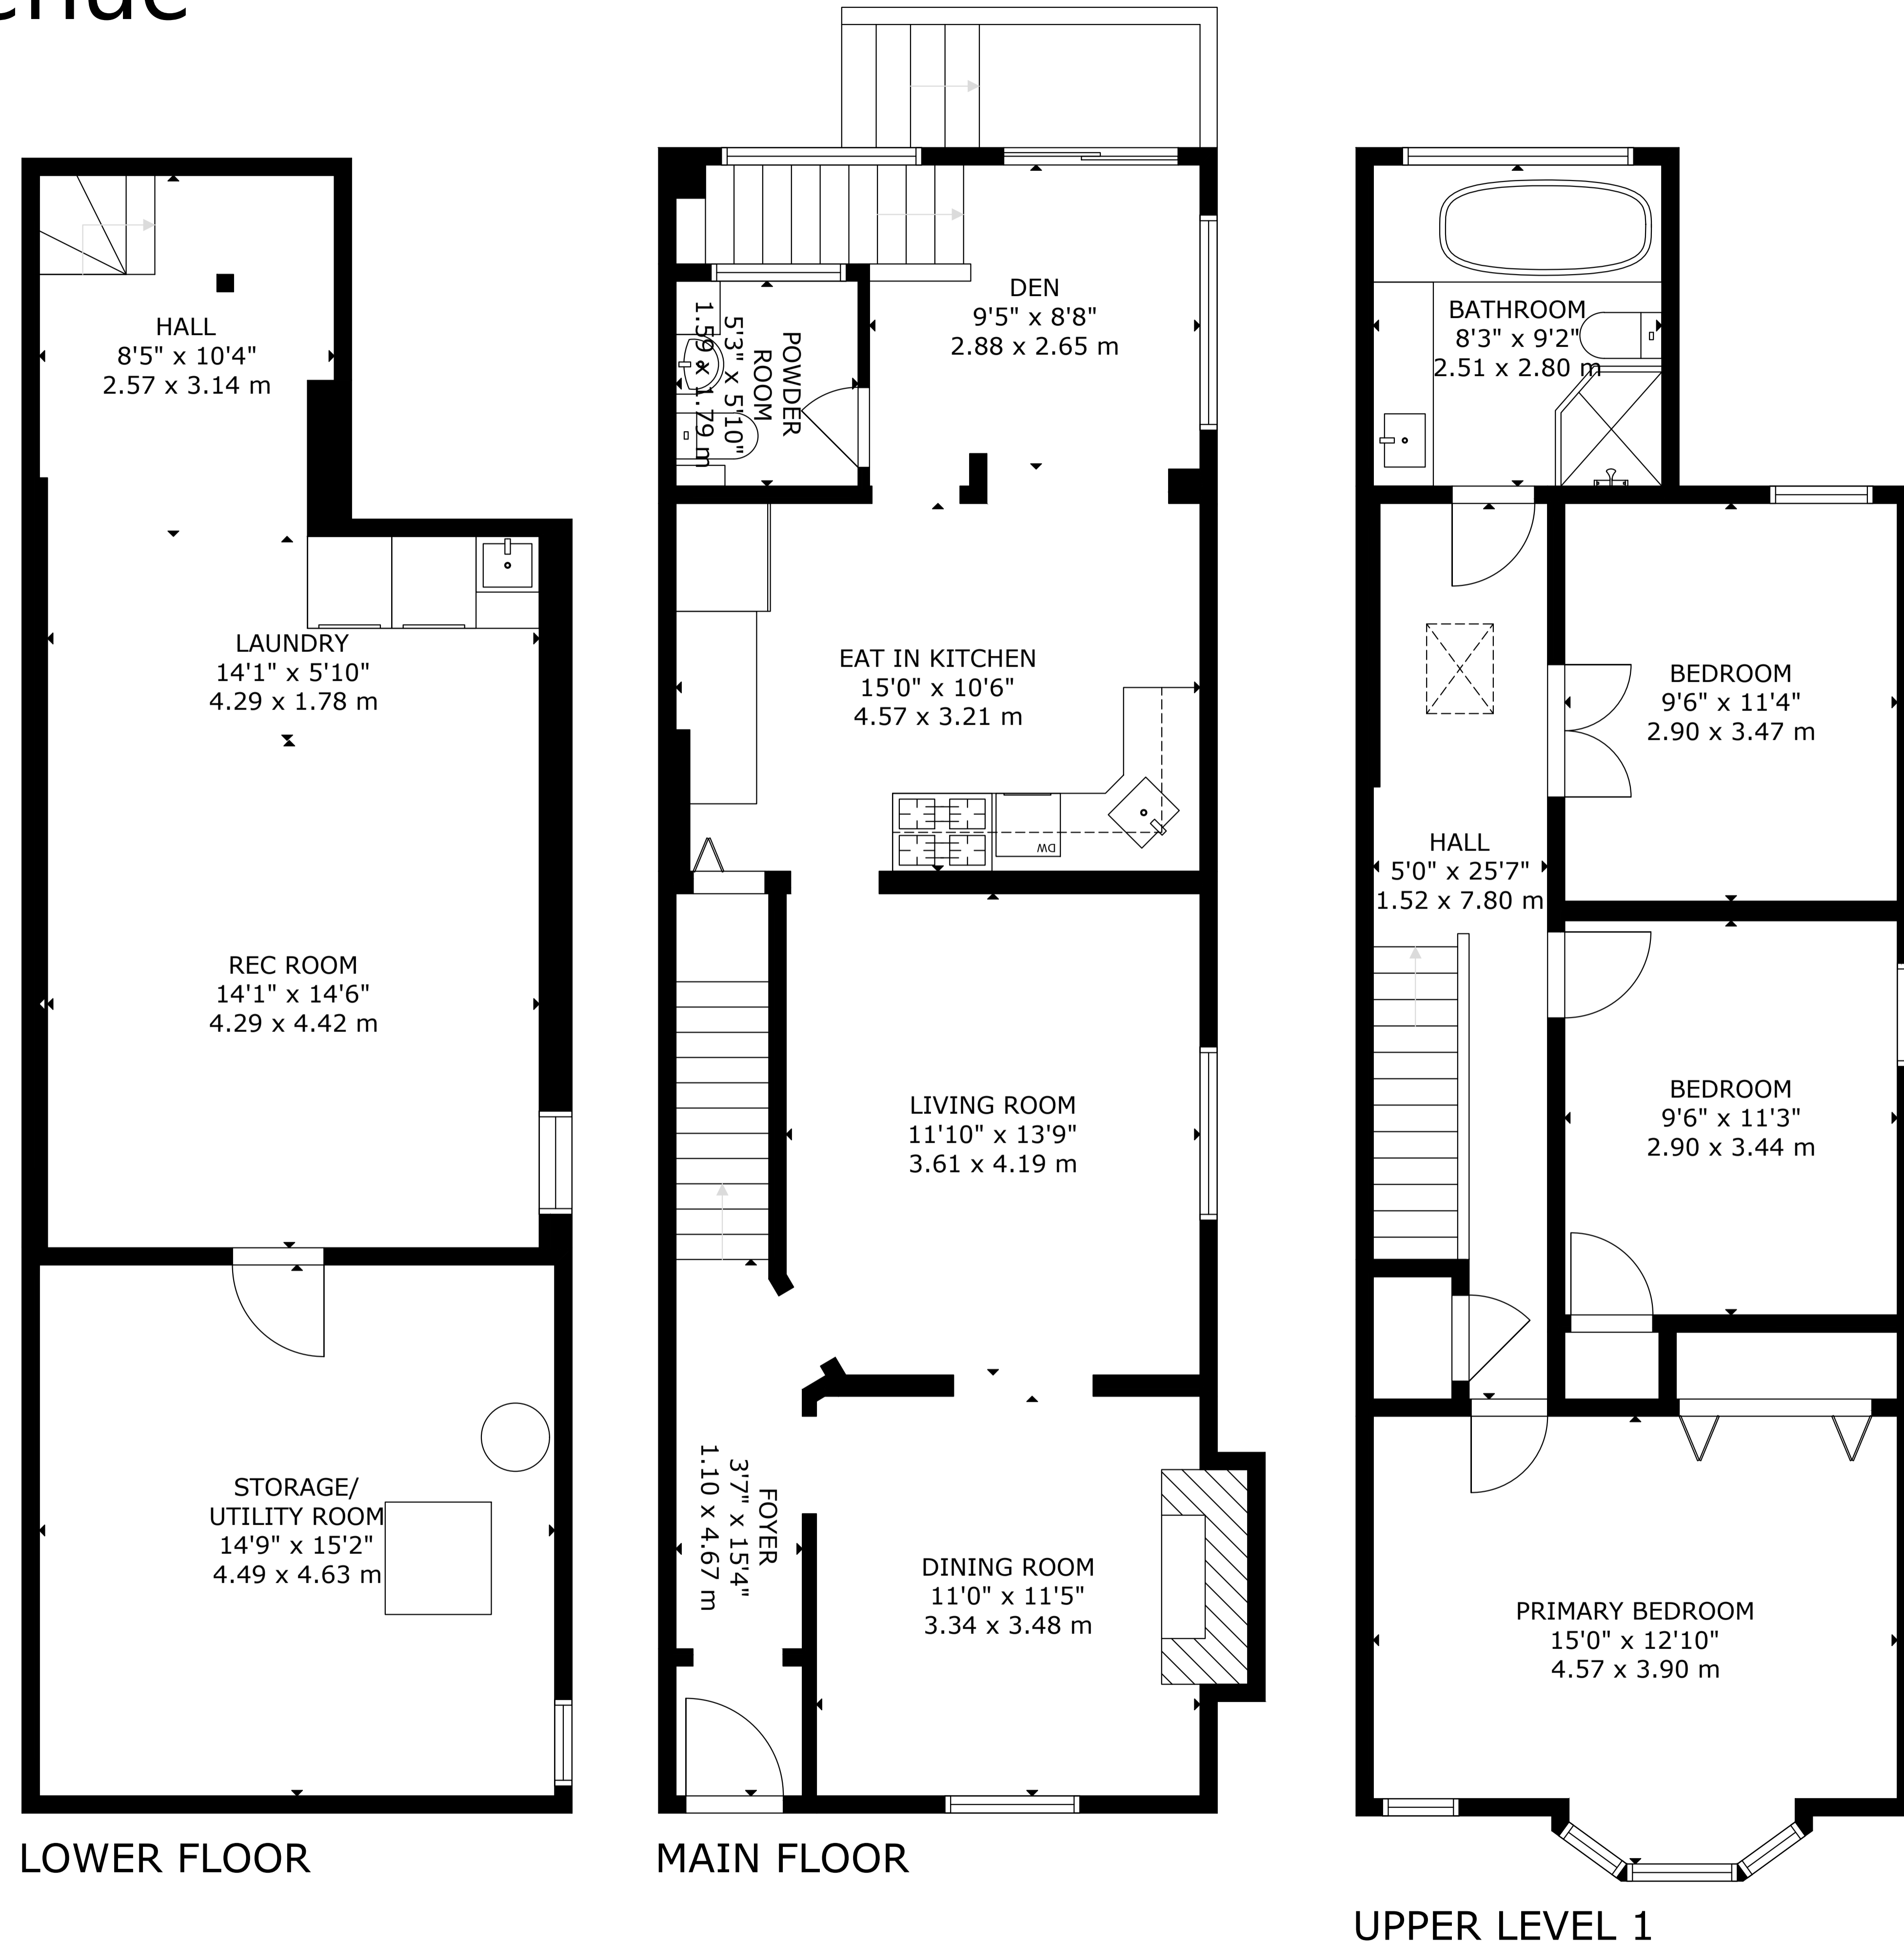

# 139 Hogarth Avenue

GROSS INTERNAL AREA  
 LOWER FLOOR: 56 m<sup>2</sup>/605 sq ft, MAIN FLOOR: 66 m<sup>2</sup>/707 sq ft, UPPER LEVEL 1: 60 m<sup>2</sup>/645 sq ft  
 TOTAL: 182 m<sup>2</sup>/1,957 sq ft  
 SIZE AND DIMENSIONS ARE APPROXIMATE, ACTUAL MAY VARY