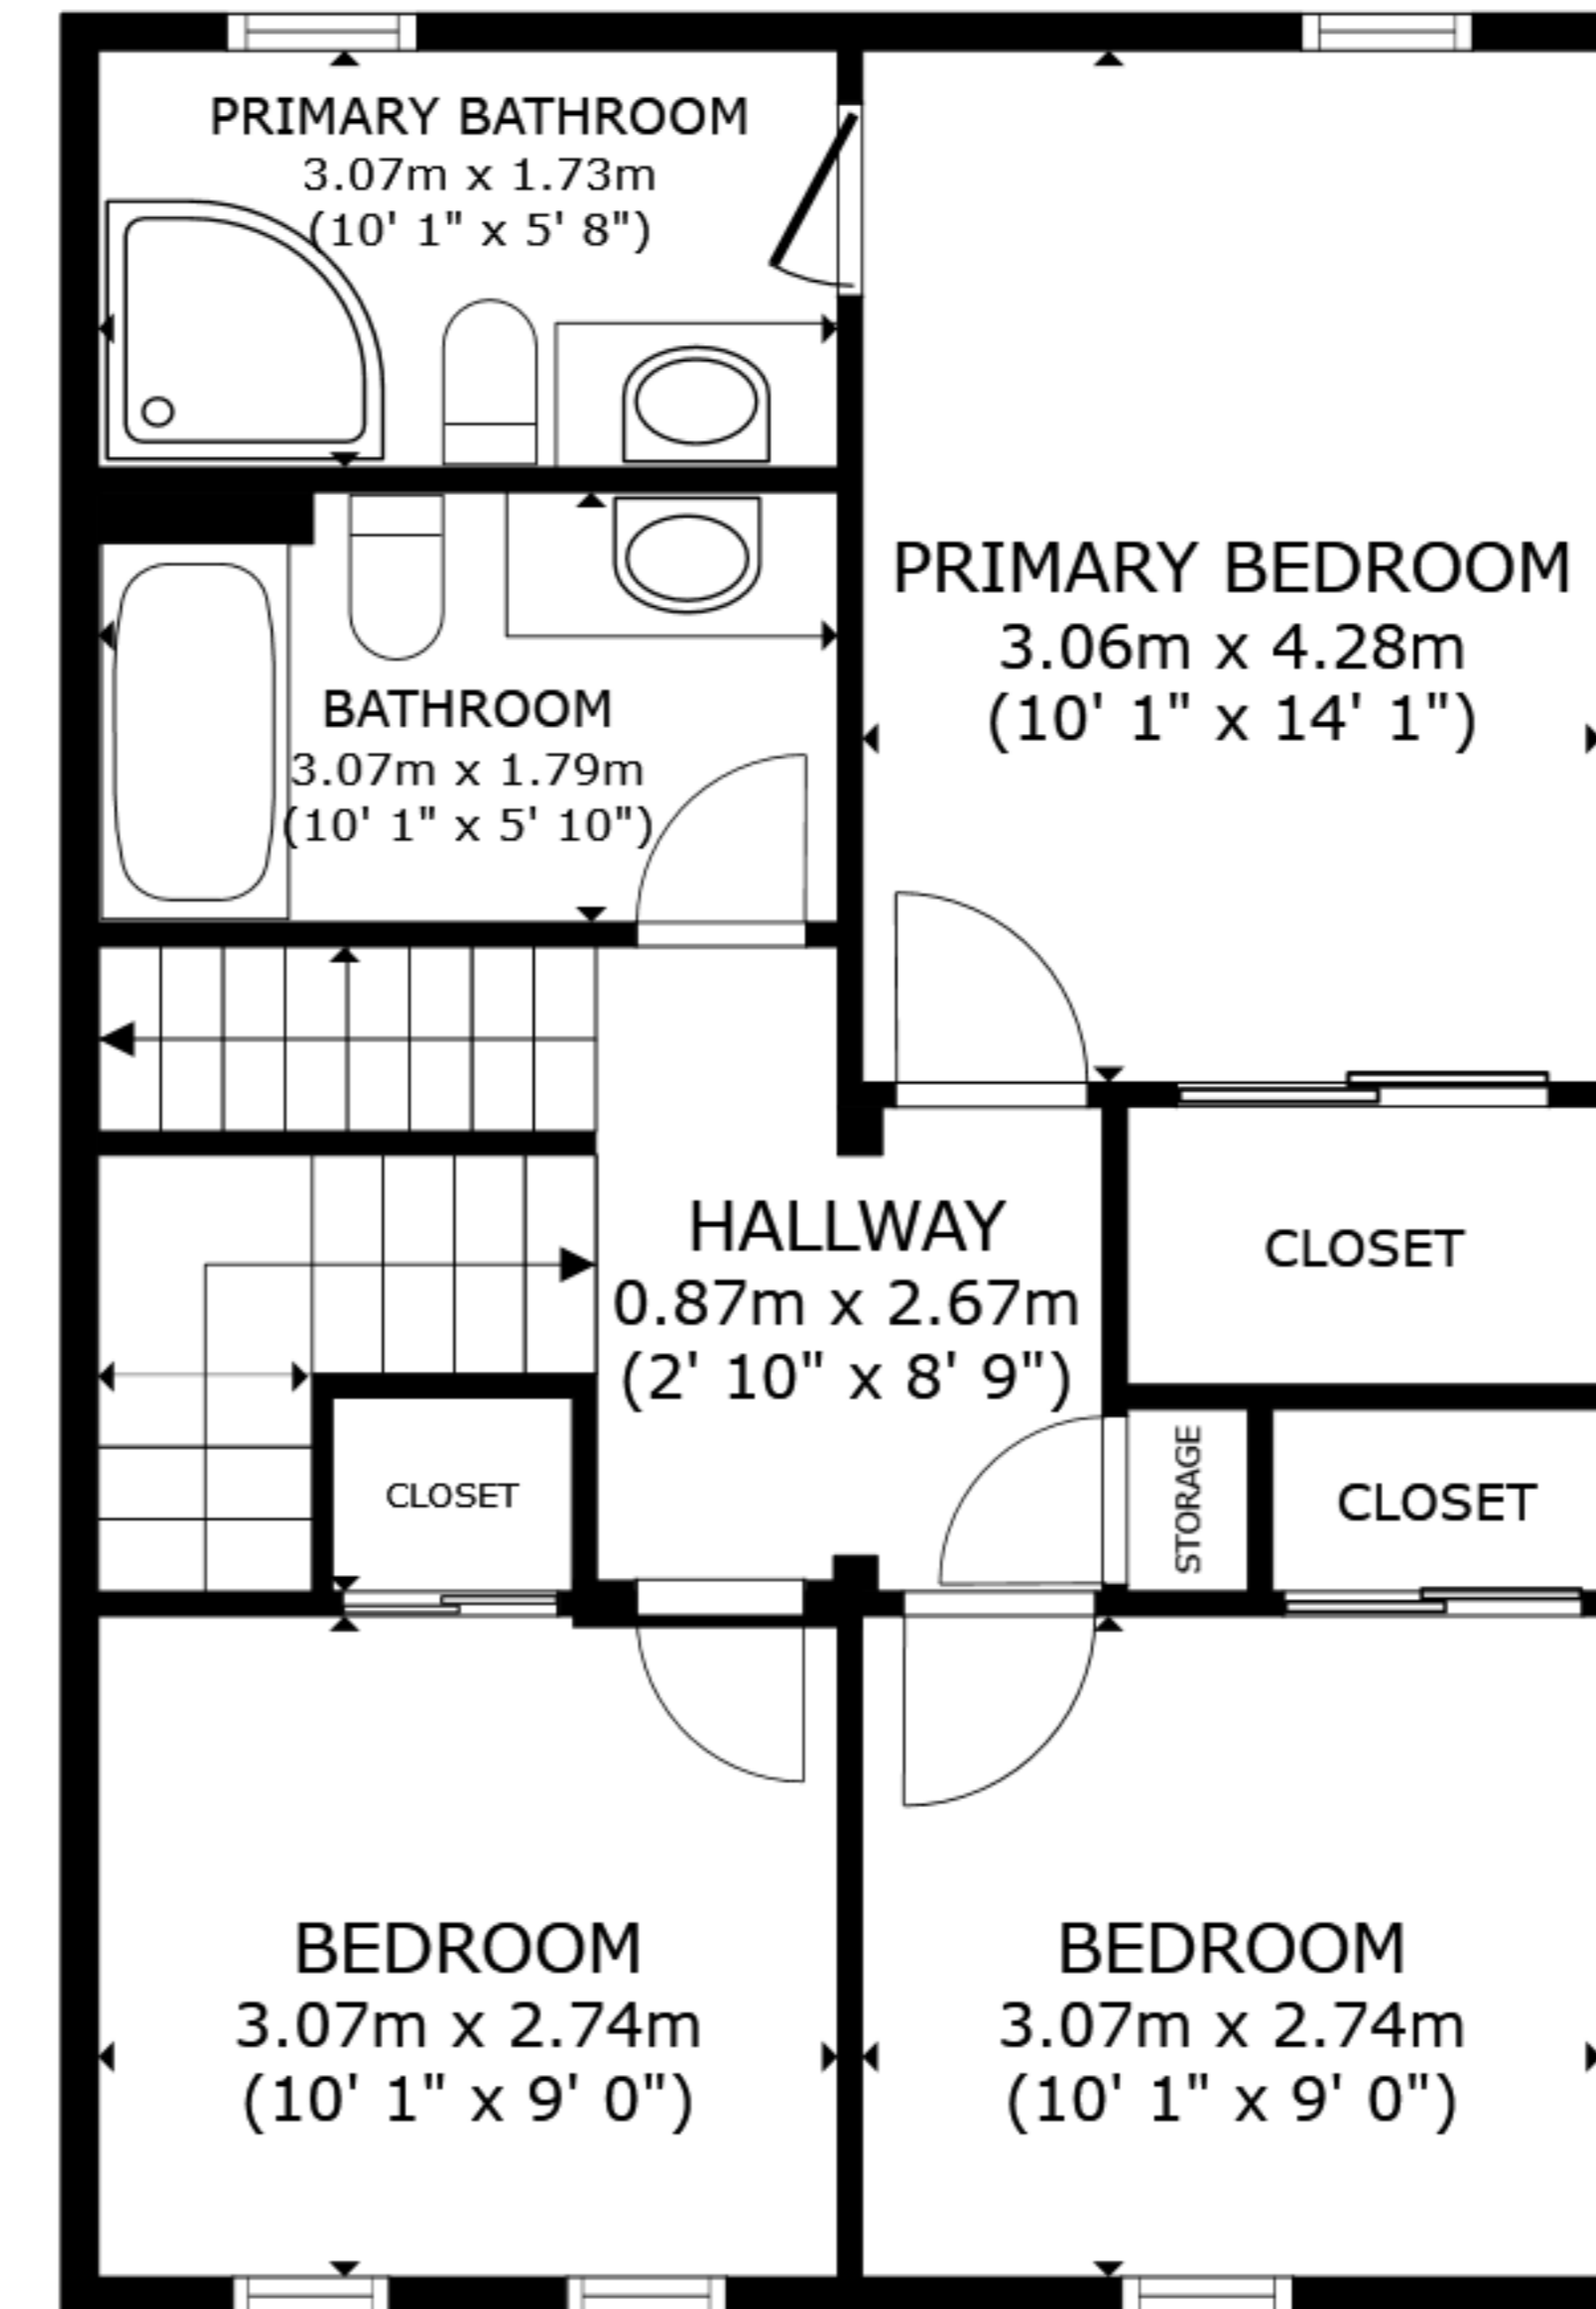

FLOOR 1

FLOOR 2

FLOOR 3

FLOOR 4

GROSS INTERNAL AREA
 FLOOR 1 54.9 m² (591 sq.ft.) FLOOR 2 63.9 m² (688 sq.ft.) FLOOR 3 57.4 m² (618 sq.ft.)
 FLOOR 4 36.7 m² (395 sq.ft.)
 EXCLUDED AREAS : VERANDA 12.2 m² (131 sq.ft.)
 TOTAL : 213.0 m² (2,293 sq.ft.)
 SIZES AND DIMENSIONS ARE APPROXIMATE, ACTUAL MAY VARY.