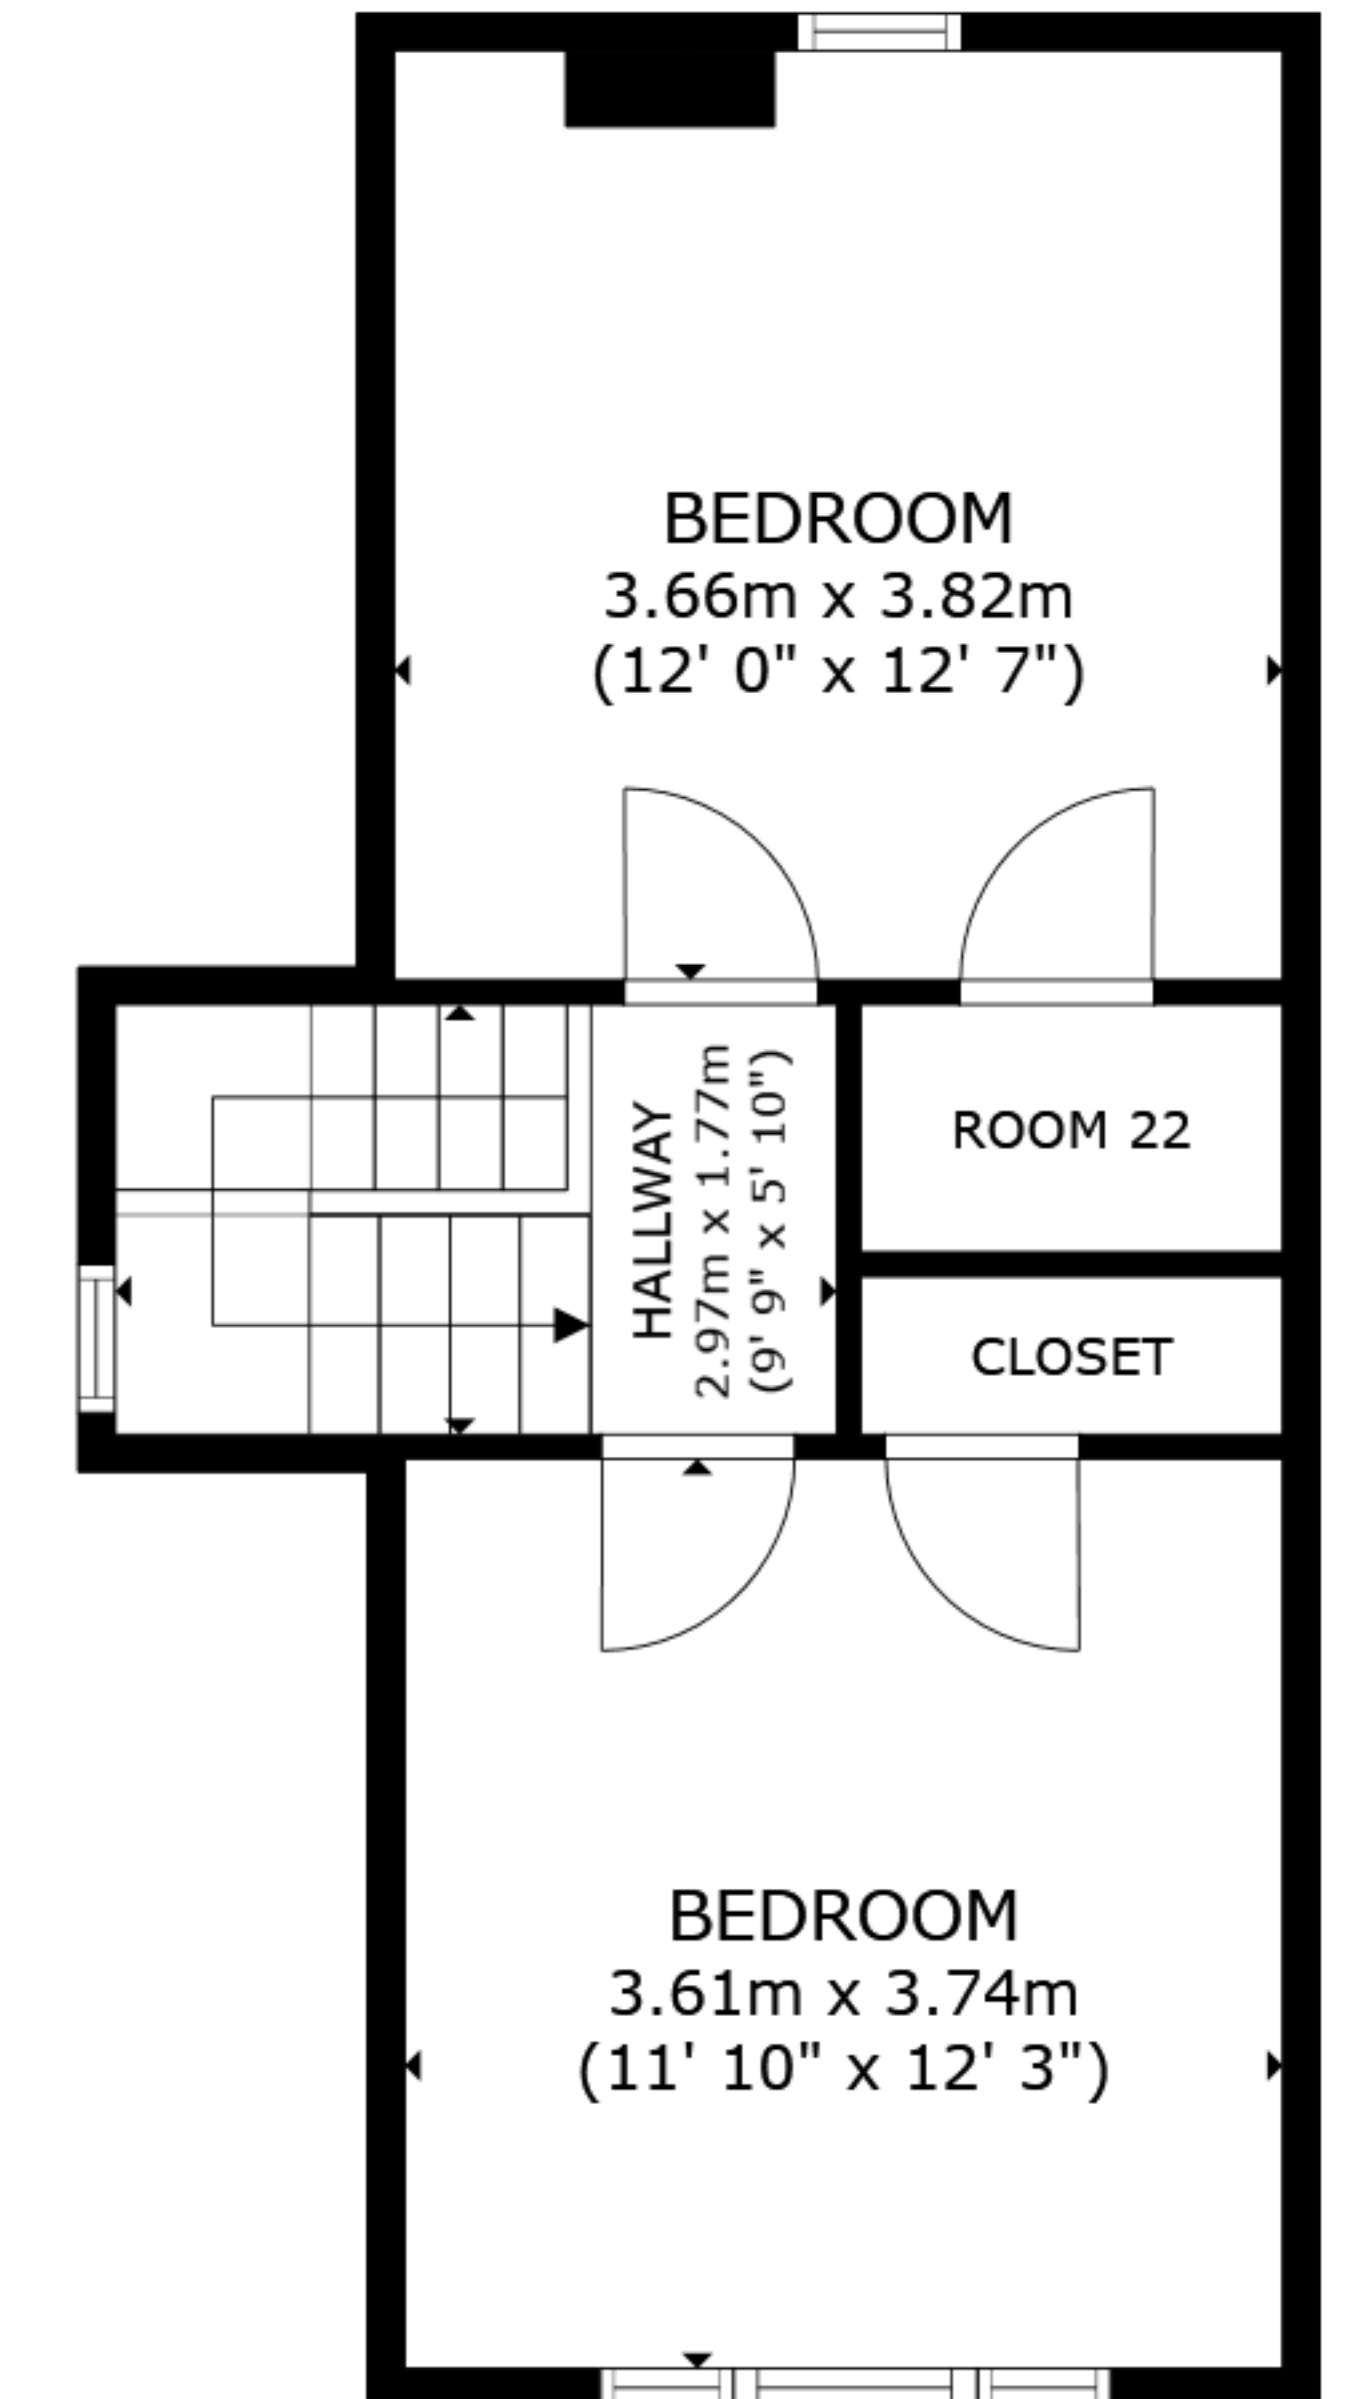

FLOOR 1

FLOOR 2

FLOOR 3

FLOOR 4

GROSS INTERNAL AREA
 FLOOR 1 54.9 m² (591 sq.ft.) FLOOR 2 63.9 m² (688 sq.ft.) FLOOR 3 57.4 m² (618 sq.ft.)
 FLOOR 4 36.7 m² (395 sq.ft.)
 EXCLUDED AREAS : VERANDA 12.2 m² (131 sq.ft.)
 TOTAL : 213.0 m² (2,293 sq.ft.)
 SIZES AND DIMENSIONS ARE APPROXIMATE, ACTUAL MAY VARY.