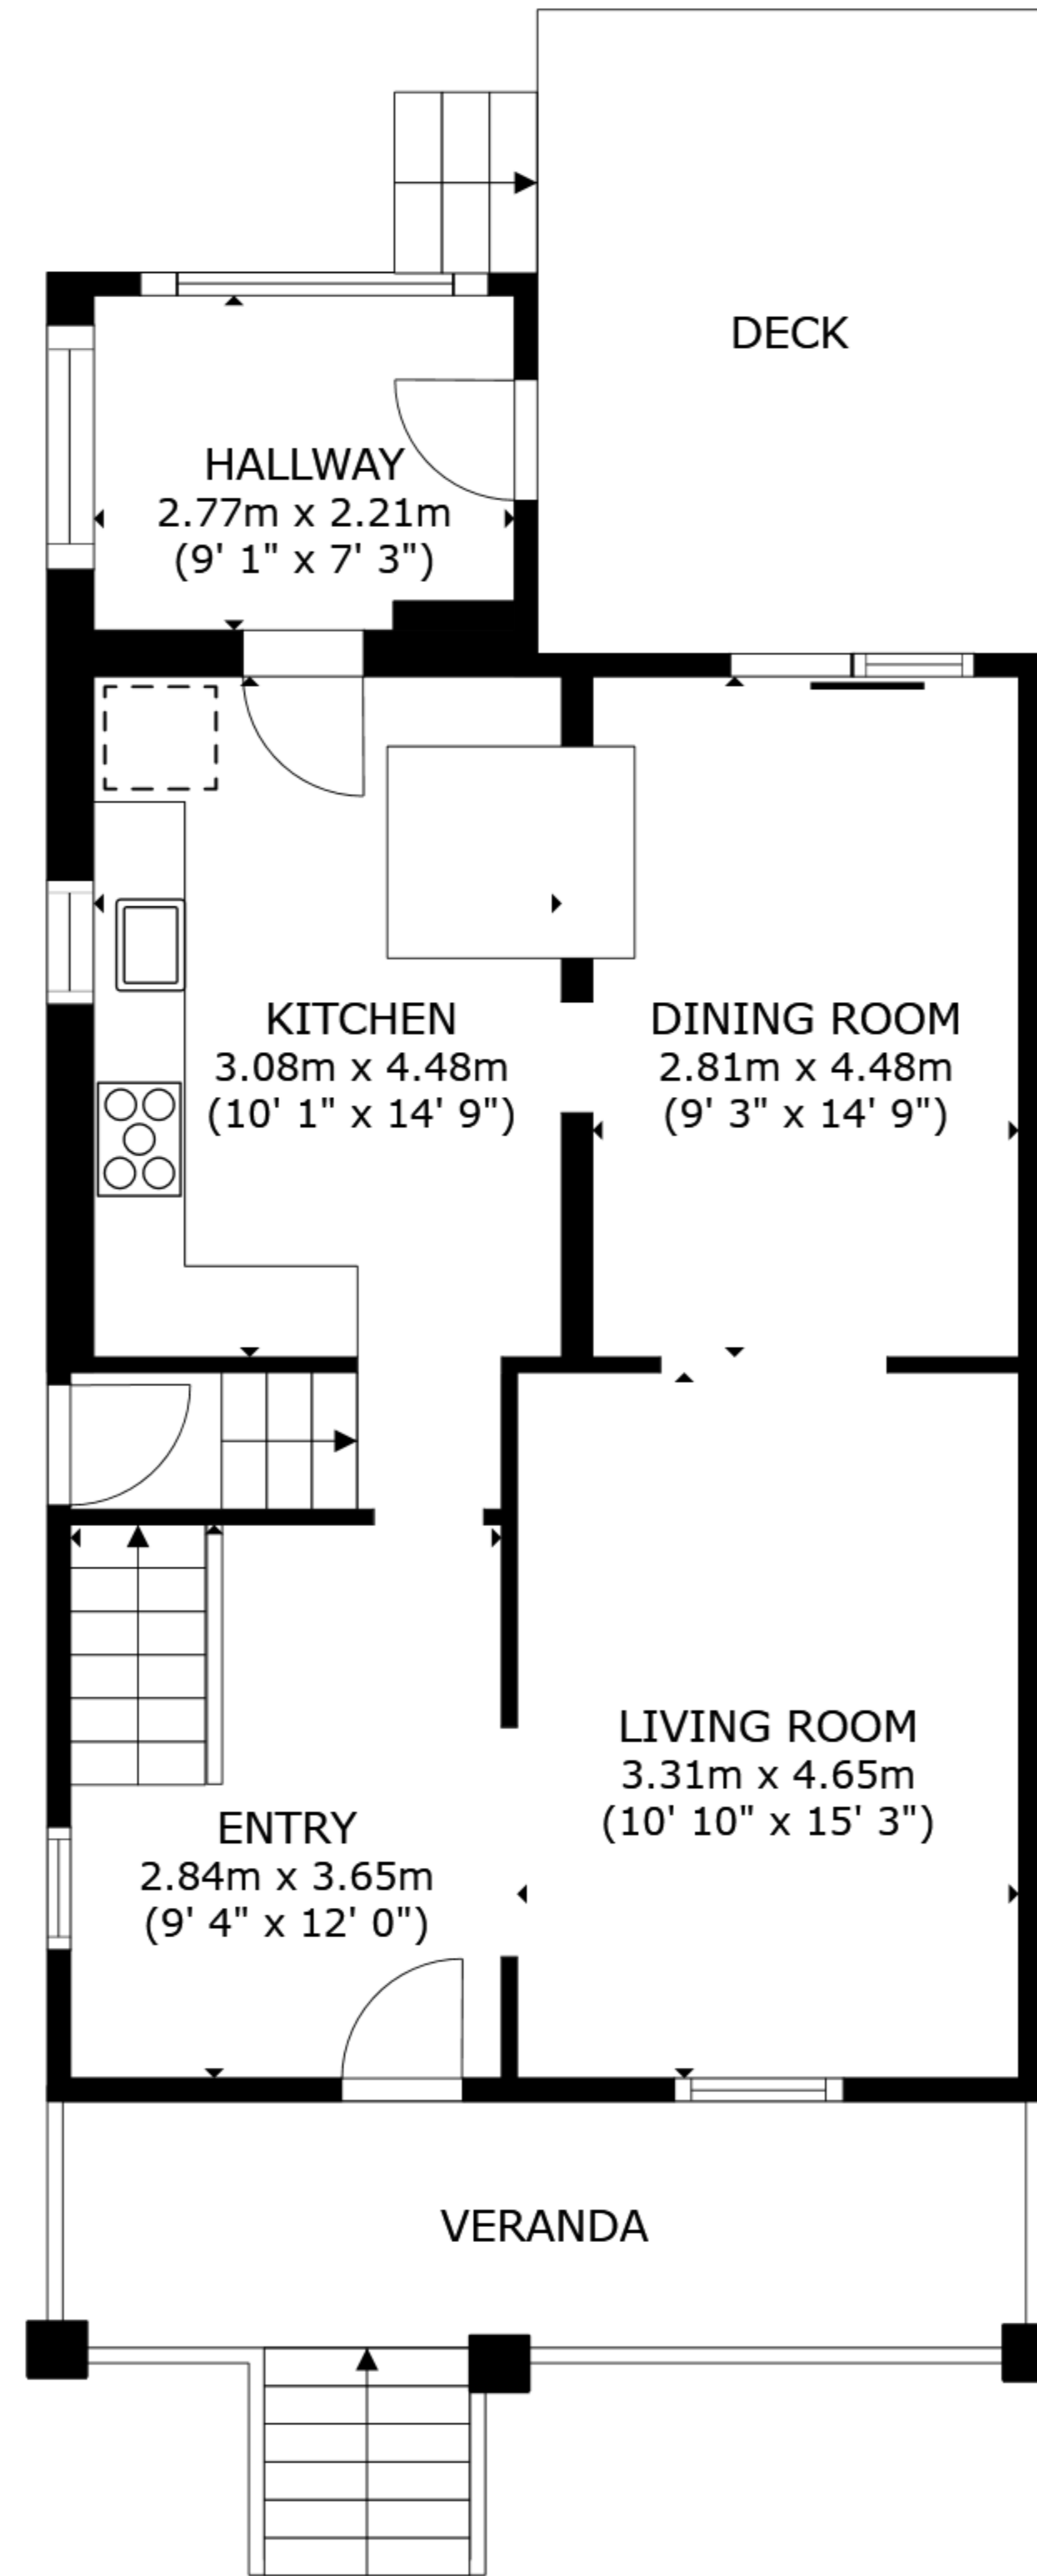

FLOOR 1

FLOOR 2

FLOOR 3

FLOOR 4

GROSS INTERNAL AREA
 FLOOR 1 54.9 m² (591 sq.ft.) FLOOR 2 63.9 m² (688 sq.ft.) FLOOR 3 57.4 m² (618 sq.ft.)
 FLOOR 4 36.7 m² (395 sq.ft.)
 EXCLUDED AREAS : VERANDA 12.2 m² (131 sq.ft.)
 TOTAL : 213.0 m² (2,293 sq.ft.)
 SIZES AND DIMENSIONS ARE APPROXIMATE, ACTUAL MAY VARY.